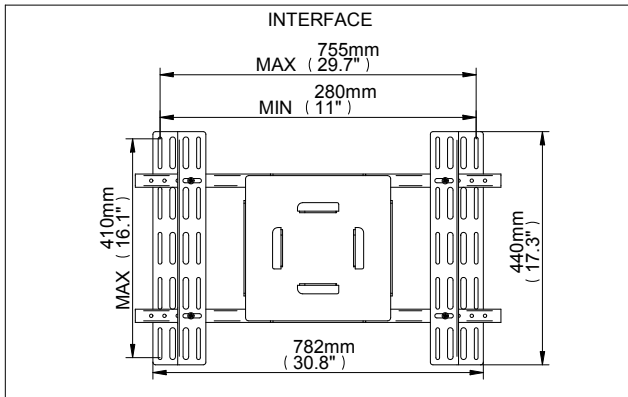

BT8505

FLAT SCREEN DISPLAY TROLLEY WITH GLASS BASE

B-TECH AUDIO VIDEO MOUNTS