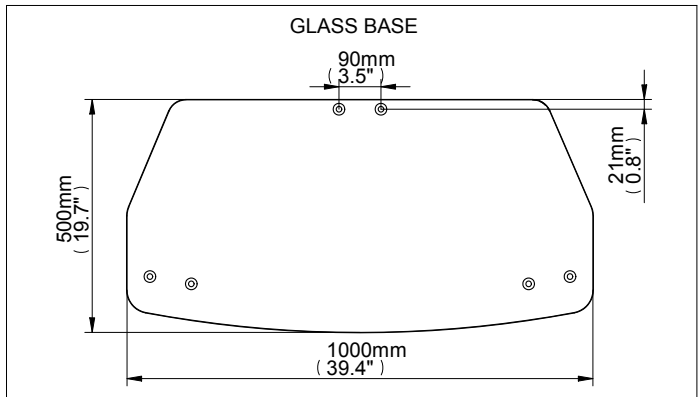

BT8505

FLAT SCREEN DISPLAY TROLLEY WITH GLASS BASE

B-TECH AUDIO VIDEO MOUNTS