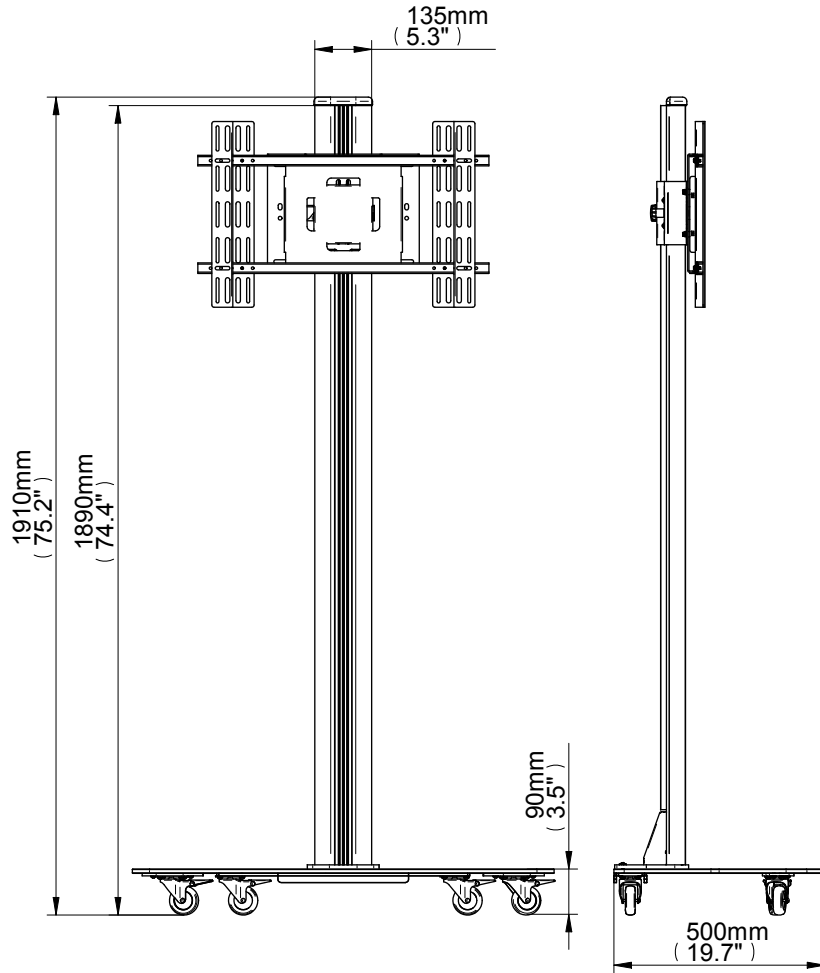

### FLAT SCREEN DISPLAY TROLLEY WITH GLASS BASE

- Designed for flat screens up to 50" (127cm) / 40kg (88lbs)
- Suitable for Non-VESA patterns up to 700 (27.6") x 442mm (17.4")
- Suitable for VESA patterns from 300 x 200 to 600 x 480
- Features integrated cable management
- Product dimensions:  
Height: 1910mm (75.2")  
Width: 1000mm (39.4")  
Depth: 500mm (19.7")  
(including wheel castors)
- 10mm (0.4") tempered piano black safety glass base
- Meets British Standard BS6206
- Contemporary black finish

*BT7165 Glass accessory shelf available separately.*

Suitable for holding screens up to 50" (127cm)

Integrated Cable management for a clean and tidy installation.

## B-TECH AUDIO VIDEO MOUNTS

**BT8505**

**FLAT SCREEN DISPLAY TROLLEY WITH GLASS BASE**

**B-TECH AUDIO VIDEO MOUNTS**