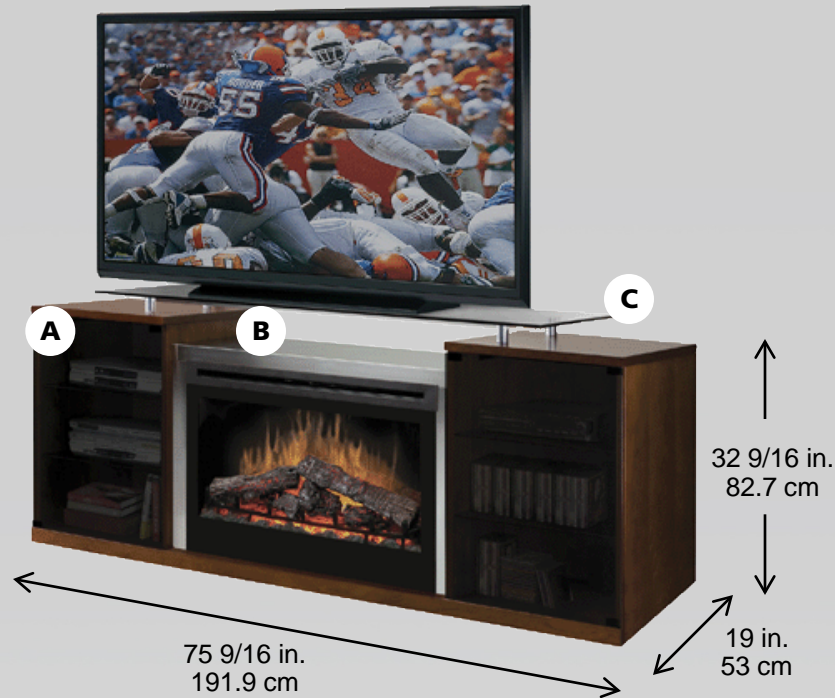

### Media Console

Elevated above a modern stainless steel firebox enclosure, the sturdy, smoked-glass top creates a sleek display space for the latest wide-screen TVs. Medium cherry cabinets, accented with smoked-glass doors, provide ample room for storing equipment, DVDs and other essentials.

### Firebox

- 33" self-trimming widescreen electric firebox
- Patented, life-like flame effect
- Inner glow logs molded from wood logs for incredible realism
- On-demand heat with thermostat control warms a room or area of up to 400 sq. ft.
- Interior light and flame speed control
- Flame operates with or without heat
- 2¢ / hour with flame only  
6¢ / hour with flame and heat\*
- 120 Volts / 1,000 Watts / 3,415 BTU

TV and accessories not included

Component Storage	Inches			cm		
	W	H	D	W	H	D
A – Sides	18	28*	20	45.7	71.1*	50.8
B – Center opening	36	4.5	16.5	91.4	11.4	41.9
C – Glass shelf	57.25	0.4	21	144.9	1	50

\*Two adjustable shelves

Includes multi-function remote control

No carbon monoxide or emissions, glass stays cool-to-touch

Model #	Description	lbs/kg	UPC	Wty. †	Carton Dimensions (W x H x D)		Cube		
					Inches	cm	ft <sup>3</sup>	m <sup>3</sup>	
SAP-500-C	Black media console package with 33" self trimming electric firebox.	320 / 146							
	Package consists of three cartons:								
	DF3033ST – 33" electric firebox	60 / 27.5	781052 054271	5 yr.	37.3 x 27.6 x 13	94.6 x 70.1 x 33	7.7	0.22	
	SAM-C-5000B – Media console base	176 / 80	781052 054516	1 yr.	23 x 9.9 x 73.3	58.4 x 25.1 x 186.2	9.6	0.27	
	SAM-C-5000T – Media console top	84 / 38.2	781052 054523	1 yr.	24 x 5.1 x 61	61 x 13 x 154.9	4.3	0.12	