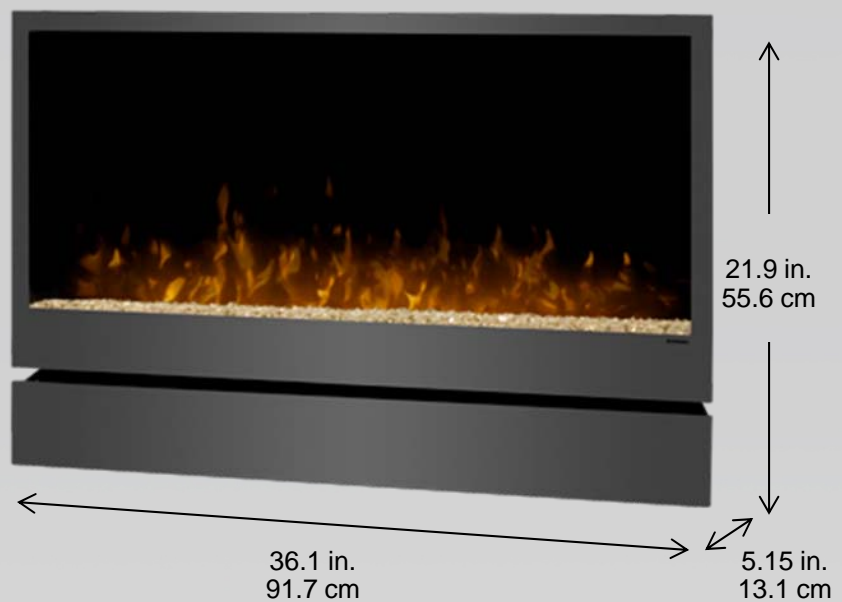

Inspiration Wall-mount Electric Fireplace

DWF36PG

Surround

With its widescreen aspect ratio and clean, uncomplicated design, the Inspiration fireplace makes a seamless addition to any modern space with its sleek pewter gray finish.

Firebox

- Patented, life-like flame effect
- On-demand heat warms a room or area of up to 400 sq. ft.
- Flame operates with or without heat
- 2¢ / hour with flame only
7¢ / hour with flame and heat*
- 120 Volts / 1,240 Watts / 4,233 BTU

Includes on / off remote control

No carbon monoxide or emissions, glass stays cool-to-touch

Model #	Description	lbs/kg	UPC	Wty. †	Carton Dimensions (W x H x D)		Cube	
					Inches	cm	ft ³	m ³
DWF36PG	36" wall-mount electric fireplace. In pewter gray finish. Ships in one carton.	61 / 28	7810520 70561	1 yr.	41.5 x 25 x 7.7	105.4 x 63.5 x 19.56	7.2	0.2