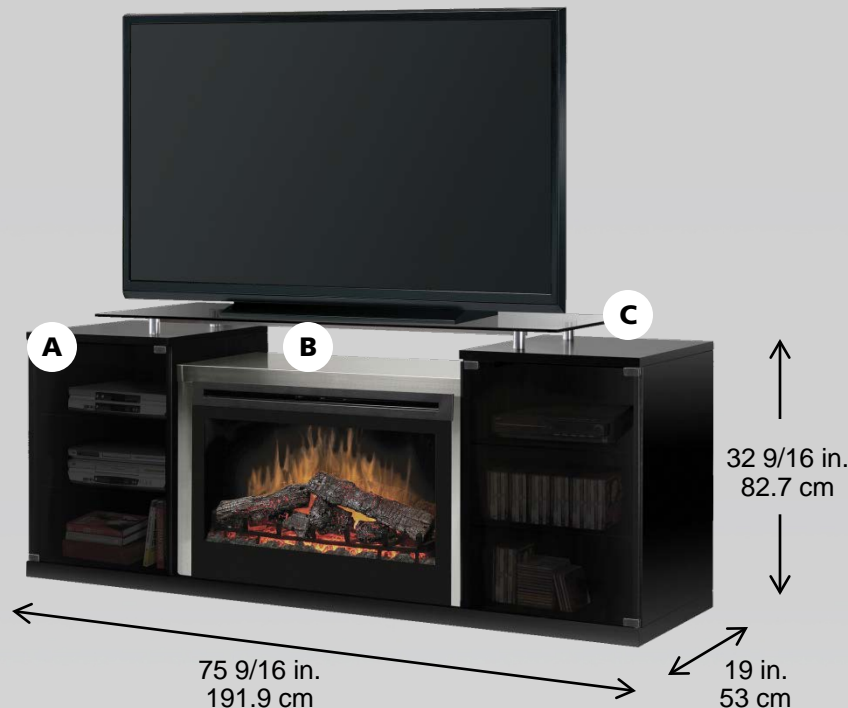

Marana Electric Fireplace

SAP-500-B

Media Console

Elevated above a modern stainless steel firebox enclosure, the sturdy, smoked-glass top creates a sleek display space for the latest wide-screen TVs. Black lacquered cabinets, accented with smoked-glass doors, provide ample room for storing equipment, DVDs and other essentials.

Stainless steel firebox enclosure

Elevated glass top

Smoked glass cabinet doors

Firebox

- 33" self-trimming widescreen electric firebox
- Patented, life-like flame effect
- Inner glow logs molded from wood logs for incredible realism
- On-demand heat with thermostat control warms a room or area of up to 400 sq. ft.
- Interior light and flame speed control
- Flame operates with or without heat
- 2¢ / hour with flame only
6¢ / hour with flame and heat*
- 120 Volts / 1,000 Watts / 3,415 BTU

TV and accessories not included

Component Storage	Inches			cm		
	W	H	D	W	H	D
A - Sides	18	28*	20	45.7	71.1*	50.8
B - Center opening	36	4.5	16.5	91.4	11.4	41.9
C - Glass shelf	57.25	0.4	21	144.9	1	50

*Two adjustable shelves

Includes multi-function remote control

No carbon monoxide or emissions, glass stays cool-to-touch

Model #	Description	lbs/kg	UPC	Wty. †	Carton Dimensions (W x H x D)		Cube		
					Inches	cm	ft ³	m ³	
SAP-500-B	Black media console package with 33" self trimming electric firebox.	320 / 146							
	Package consists of three cartons:								
	DF3033ST - 33" electric firebox	60 / 27.5	781052 054271	5 yr.	37.3 x 27.6 x 13	94.6 x 70.1 x 33	7.7	0.22	
	SAM-B-5000B - Media console base	176 / 80	781052 056114	1 yr.	23 x 9.9 x 73.3	58.4 x 25.1 x 186.2	9.6	0.27	
	SAM-B-5000T - Media console top	84 / 38.2	781052 056121	1 yr.	24 x 5.1 x 61	61 x 13 x 154.9	4.3	0.12	