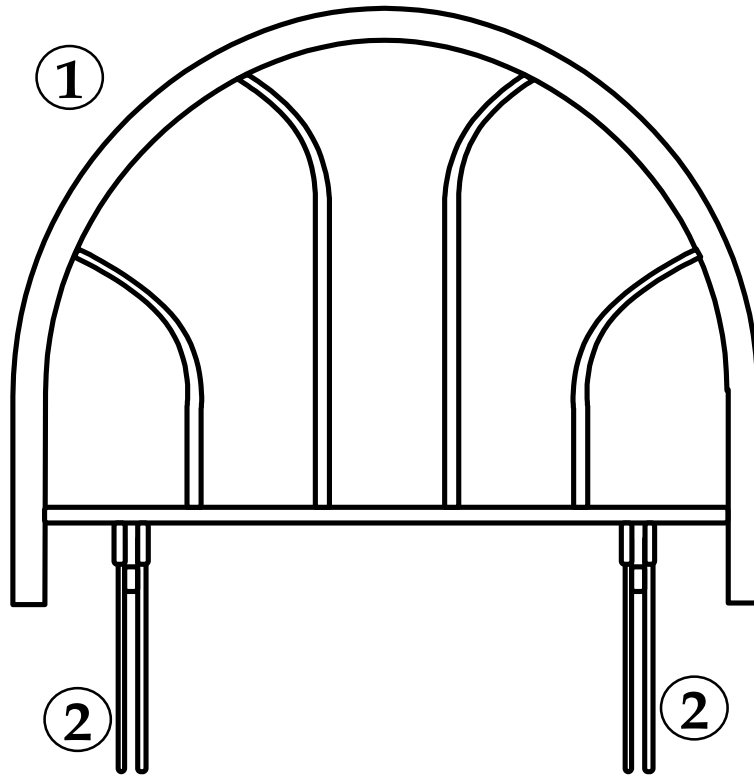

Julian Bowen Limited

Lola Headboard - 90cm

Assembly Instructions

**No Extra
Tools Required**

**Julian Bowen Limited
(01623 727374)**

PARTS

Safety Advice

Please take the time to carefully read through the whole of these instructions before you commence.