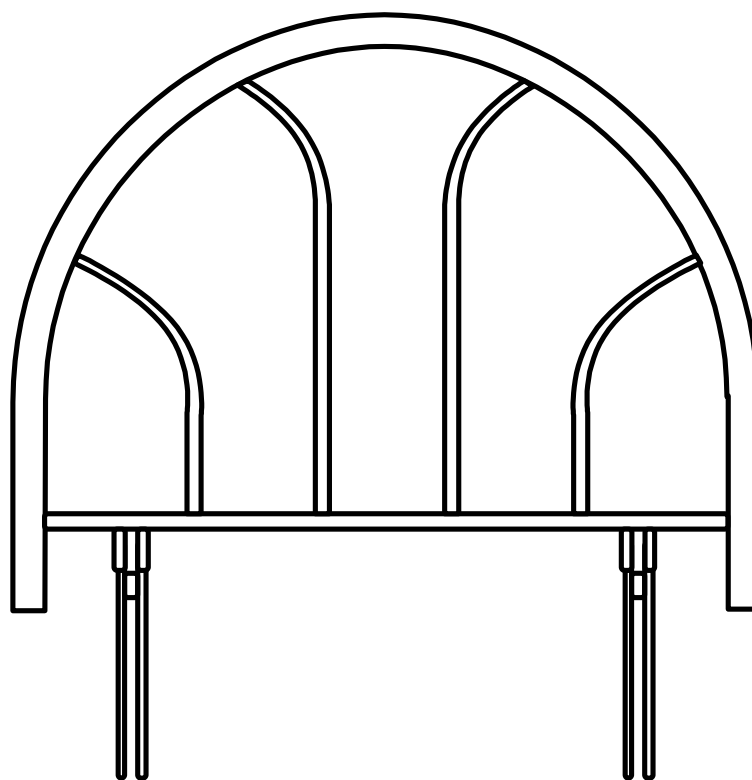

Julian Bowen Limited

Lola Headboard - 90cm

Assembly Instructions

**No Extra
Tools Required**

**Julian Bowen Limited
(01623 727374)**

PARTS

Safety Advice

Please take the time to carefully read through the whole of these instructions before you commence.