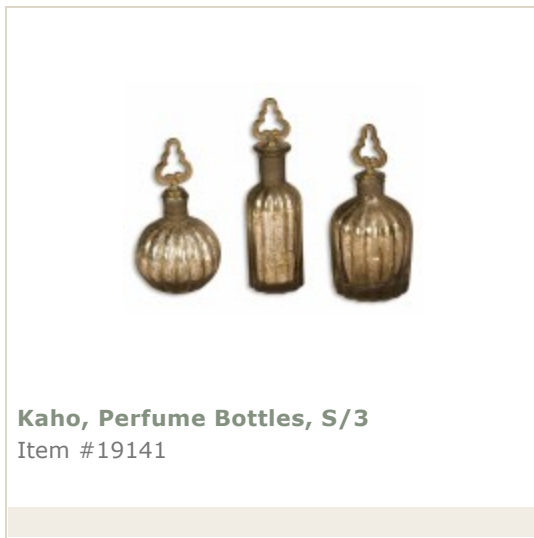

Billy
Moon

Kaho, Jugs, S/3

Item #19139

These glass jugs are finished in antiqued silver with ivory accents and brass wire details. Sizes: Sm-4x9x4, Med-5x10x5, Lg-7x13x7

Designer: Billy Moon
Dimensions: 7 W X 13 H X 7 D (in)(in)
Weight (lbs): 10
Ship Via UPS: Yes
UPC Number: 792977191392

RELATED PRODUCTS

Kaho, Perfume Bottles, S/3
Item #19141