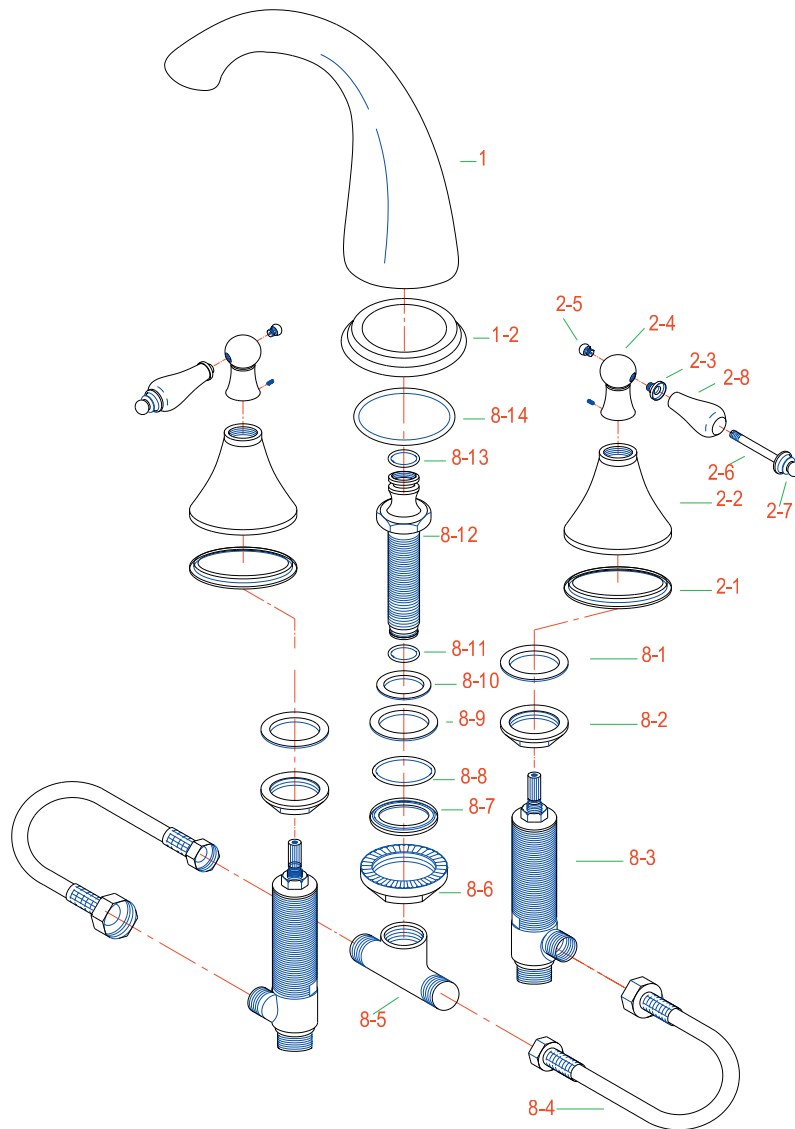

MODEL#: **ES2365PL**

Roman Tub Filler, 7" Spout Reach, 8" – 14" Adjustable Spread, Quick Connect Spout, 3/4" Hi-Flow Cartridge

Note: Drawing shows overall style of the product, faucet handle style may be different to the product model number this chart is referring to.