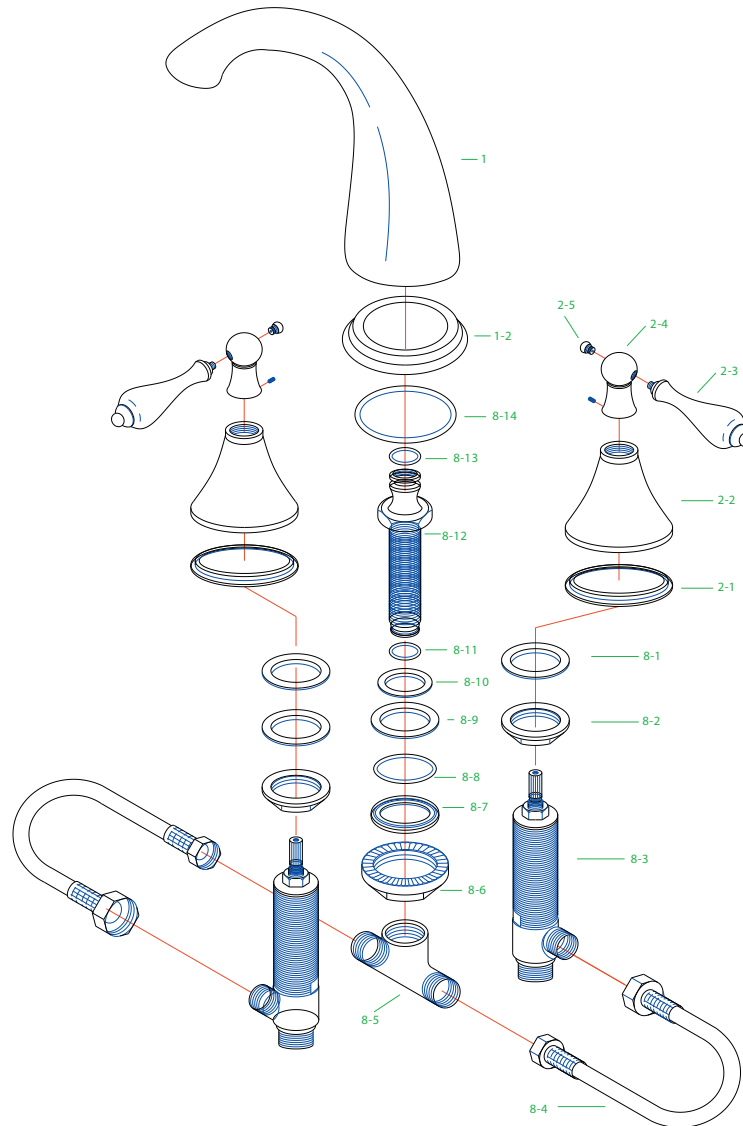

MODEL#: **ES2362NL**

Roman Tub Filler, 7" Spout Reach, 8" – 14" Adjustable Spread, Quick Connect Spout, 3/4" Hi-Flow Cartridge

Note: Drawing shows overall style of the product, faucet handle style may be different to the product model number this chart is referring to.