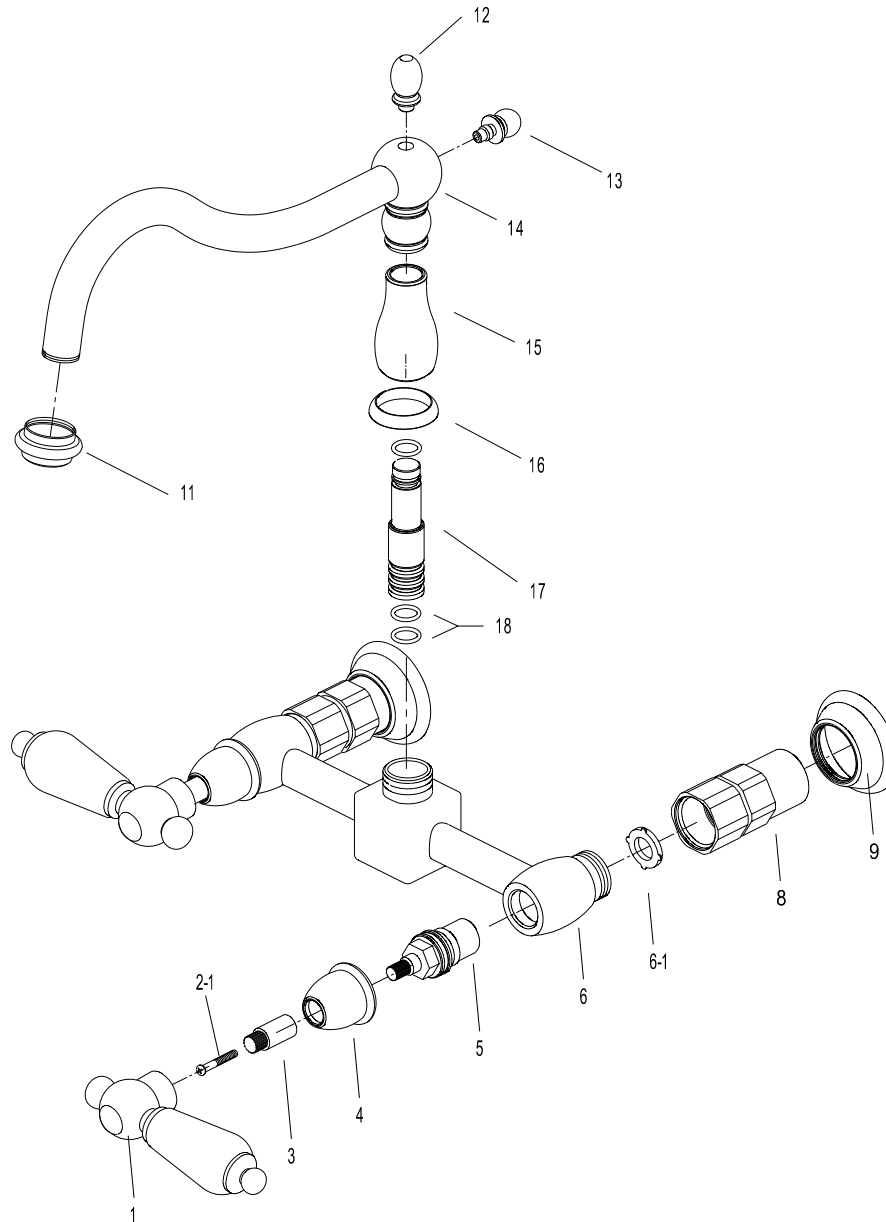

MODEL#: **ES1248PL**

Wall Mount Kitchen Faucet, 8" Spread, 12" Spout Reach from the Wall

**Note:** Drawing shows overall style of the product, faucet handle style may be different to the product model number this chart is referring to.