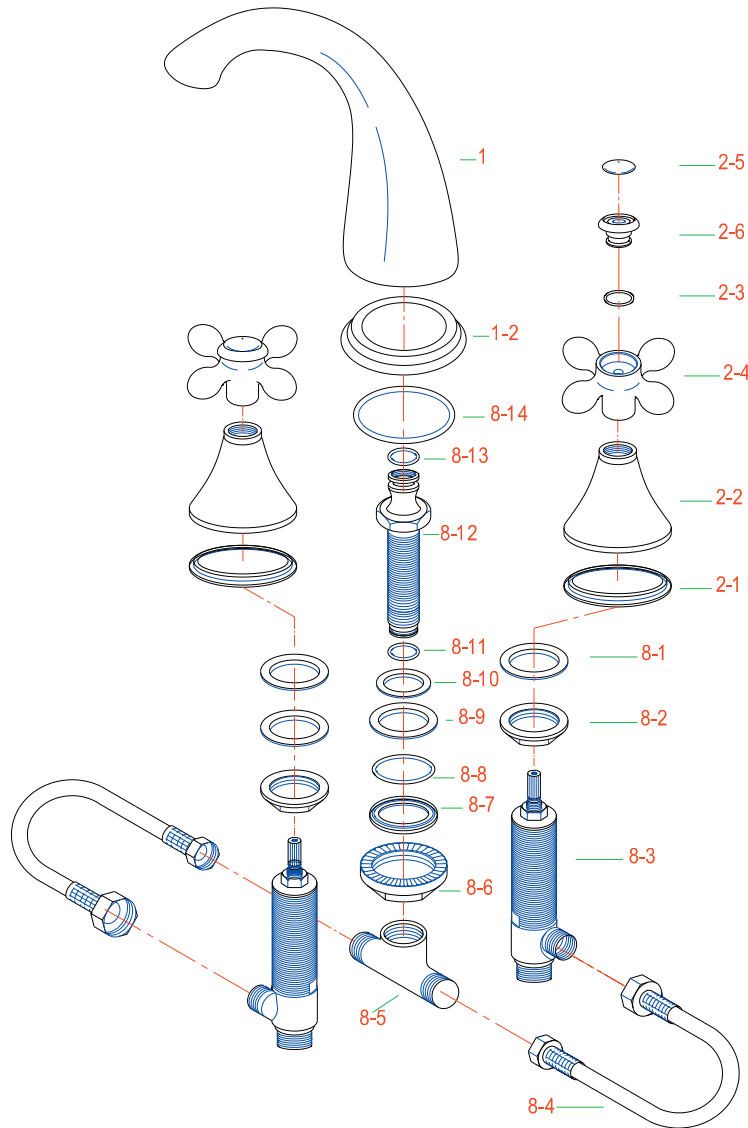

MODEL#: **ES2365AX**

Roman Tub Filler, 7" Spout Reach, 8" - 14" Adjustable Spread, Quick Connect Spout, 3/4" Hi-Flow Cartridge

**Note:** Drawing shows overall style of the product, faucet handle style may be different to the product model number this chart is referring to.