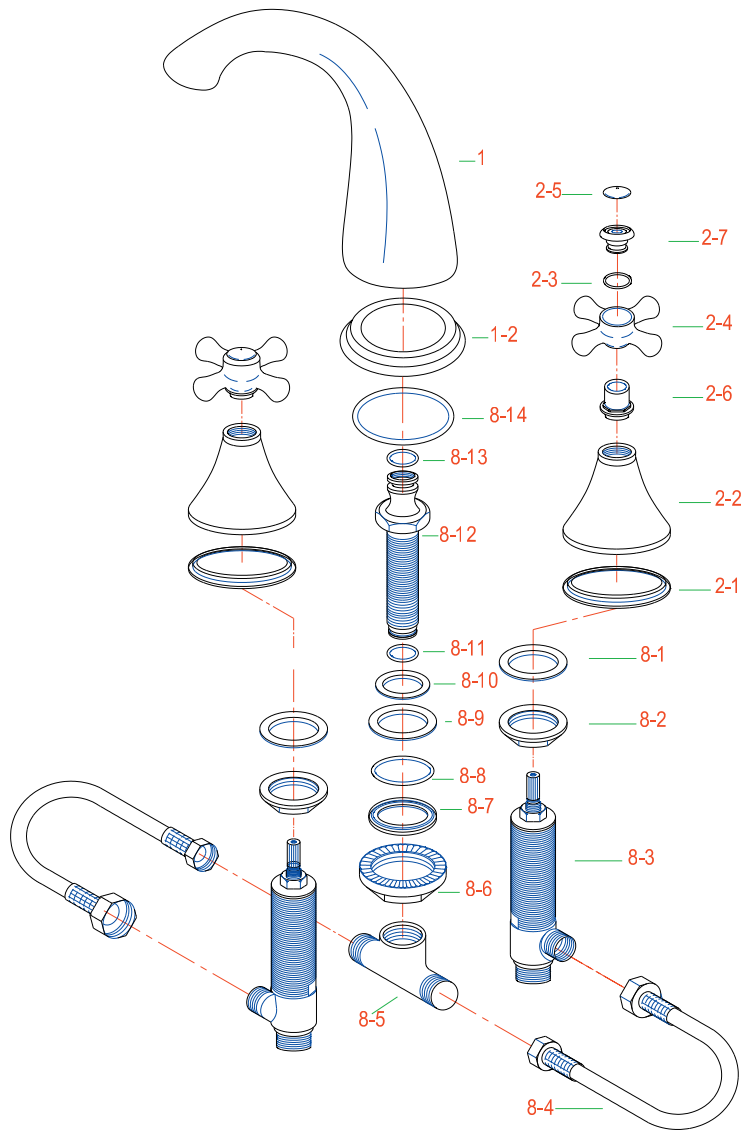

MODEL#: **ES2365PX**

Roman Tub Filler, 7" Spout Reach, 8" - 14" Adjustable Spread, Quick Connect Spout, 3/4" Hi-Flow Cartridge

**Note:** Drawing shows overall style of the product, faucet handle style may be different to the product model number this chart is referring to.