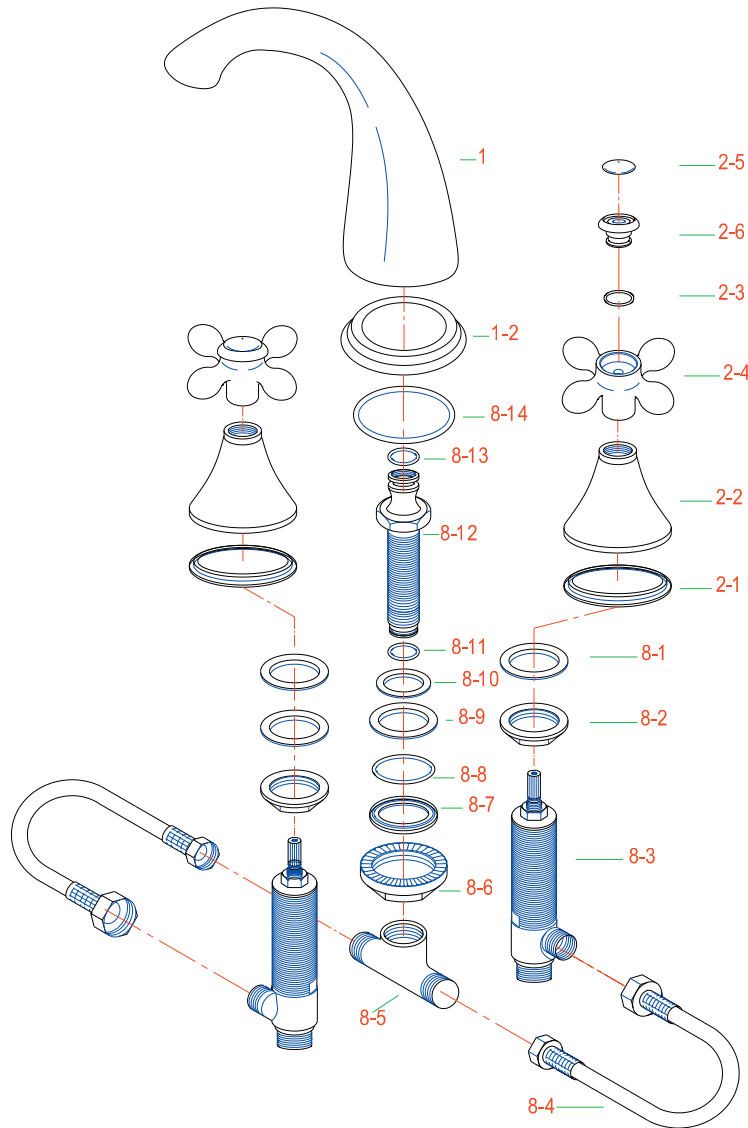

MODEL#: **ES2368EX**

Roman Tub Filler, 10" Spout Reach, w/ Quick Connect Spout, 3/4" Hi-Flow Cartridge

Note: Drawing shows overall style of the product, faucet handle style may be different to the product model number this chart is referring to.