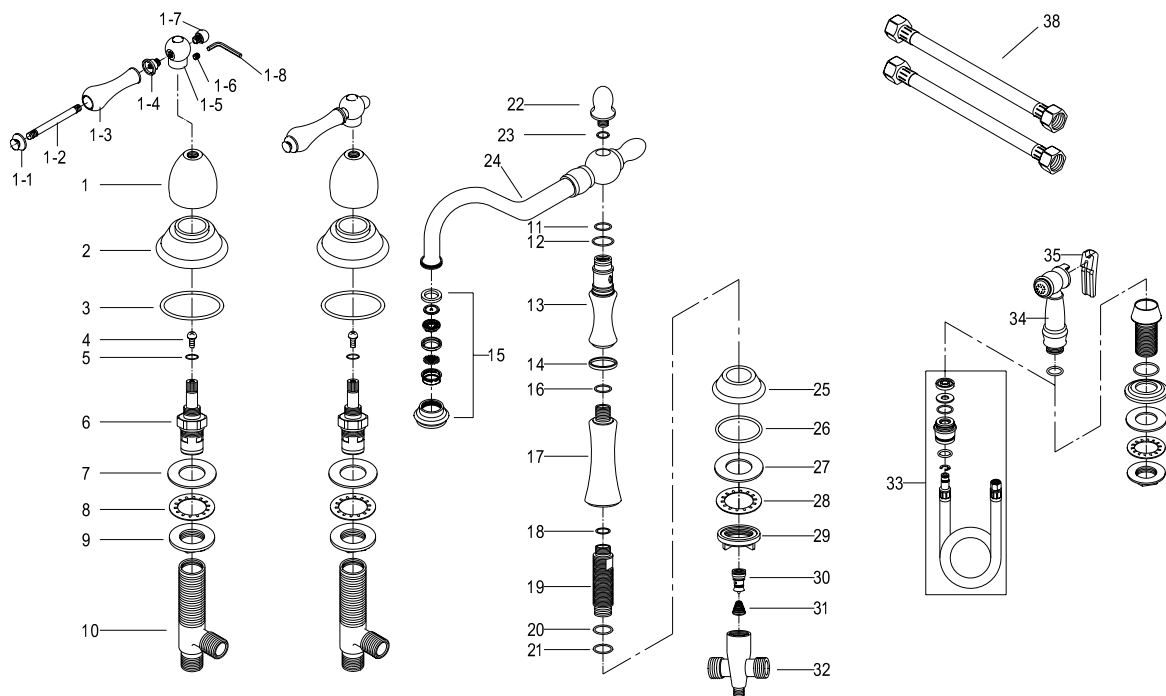

MODEL#: **ES1755ALBS**

Kitchen Faucet w/ Brass Sprayer, 10" Spout Reach, adjustable Spread

**Note:** Drawing shows overall style of the product, faucet handle style may be different to the product model number this chart is referring to.