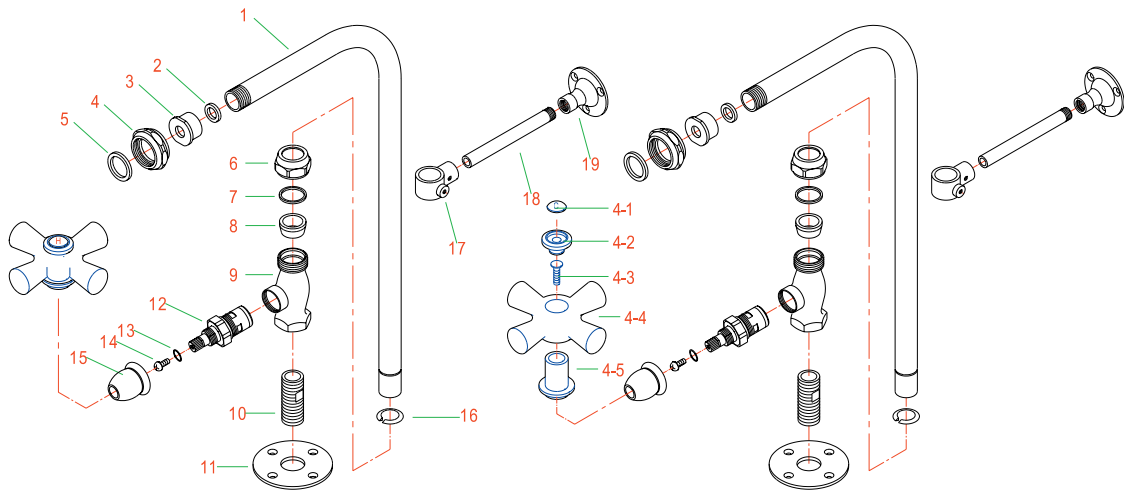

MODEL#: **DS451CX**

Freestanding Water Supply w/ Stop, 13-3/4" Wall Clearance, Sold In Pairs, 23" Maximum, 3/4" IPS Faucet Connection, 1/2" IPS Floor Connection

Note: Drawing shows overall style of the product, faucet handle style may be different to the product model number this chart is referring to.