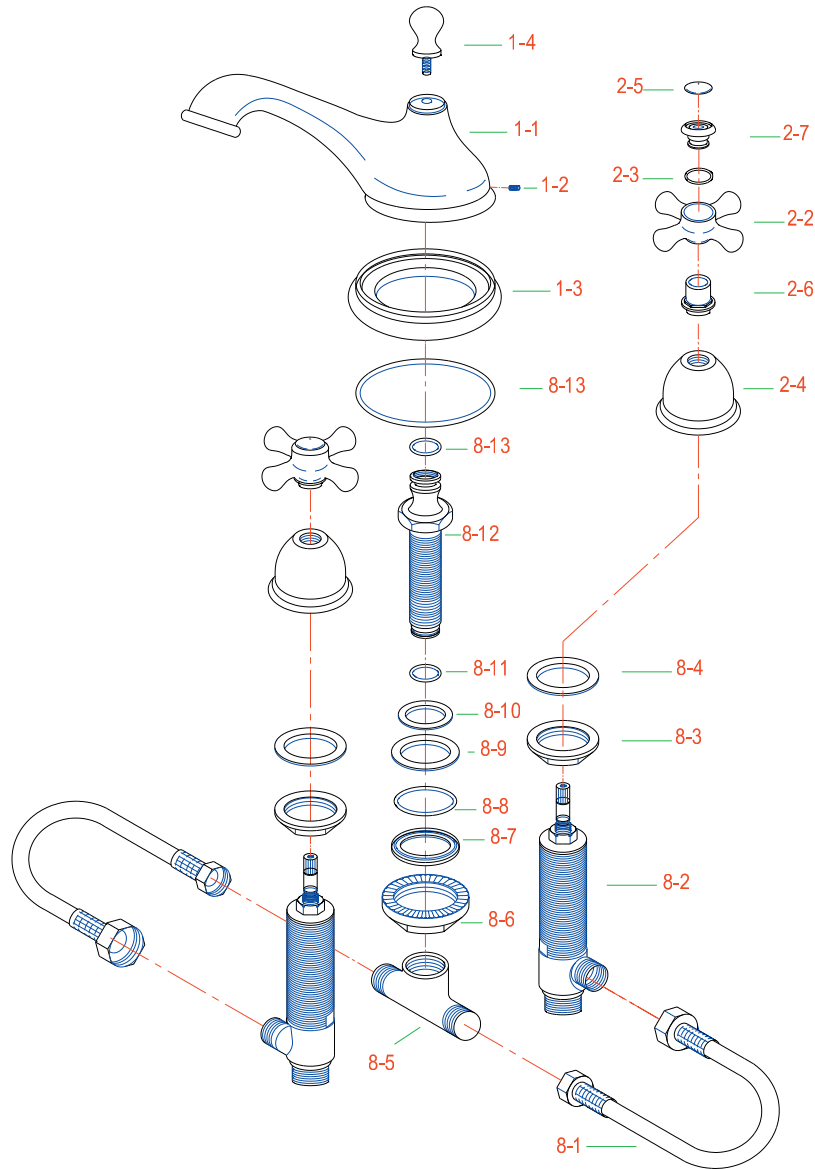

MODEL#: **ES3351PX**

Tube Filler, 10" Spout Reach, 8" – 36" Adjustable Spread, Quick Connect  
Spout, 3/4" Hi-Flow Cartridge

**Note:** Drawing shows overall style of the product, faucet handle style may be different to the product model number this chart is referring to.