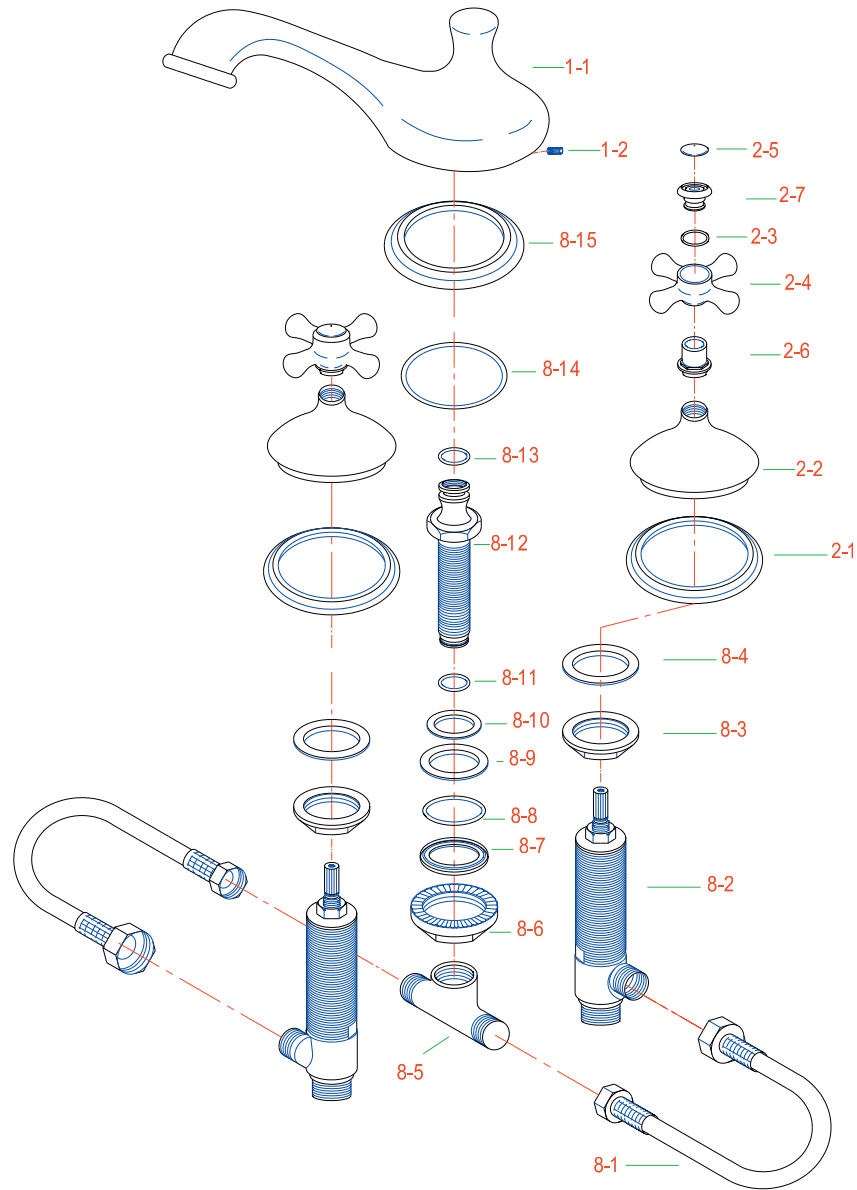

MODEL#: **ES3338PX**

Classic Tub Filler, 10" Spout Reach, 8" – 14" Adjustable Spread, Quick Connect Spout, 3/4" Hi-Flow Cartridge

**Note:** Drawing shows overall style of the product, faucet handle style may be different to the product model number this chart is referring to.