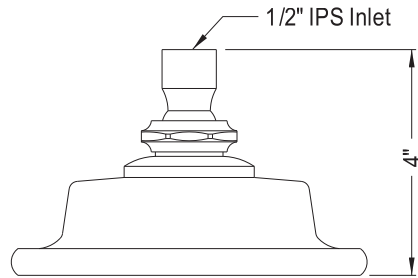

MODEL#: **EDP601**

PRODUCT SPECIFICATION SHEET

DESCRIPTION:

Victorian Sunflower Swr Head Cp

CARTRIDGES (If applicable):

CARTRIDGE TYPE	MODEL #
Hot Cartridge	
Cold Cartridge	
Shared or Single H&C Cartridge	No Cartridge
Diverter (If applicable)	

Note: Please always check with Elements of Design Customer Service for Cartridge Model Number Verification before you order.

Note: Photo above and Drawing below shows overall style of the product, handle styles may be different to the product model number this specification sheet is referring to