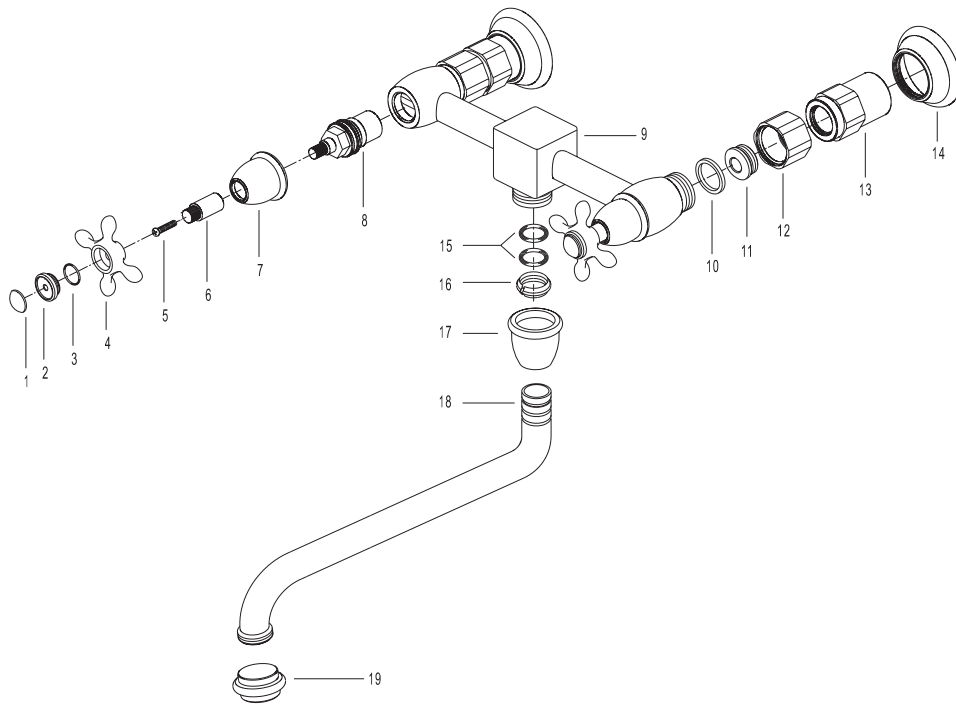

MODEL#: **ES1211AX**

Wall Mount Vessel Sink Lavatory Faucet, 8" Spread, 8" or 10" Spout

Note: Drawing shows overall style of the product, faucet handle style may be different to the product model number this chart is referring to.