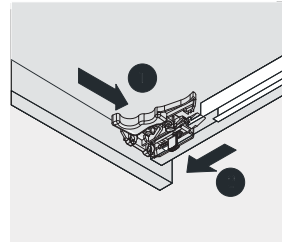

ERECTING TOOL

DRAWER UBSTAKKM , REMOVE, ADJUST

hang

remove

INSTALLATION INSTRUCTIONS