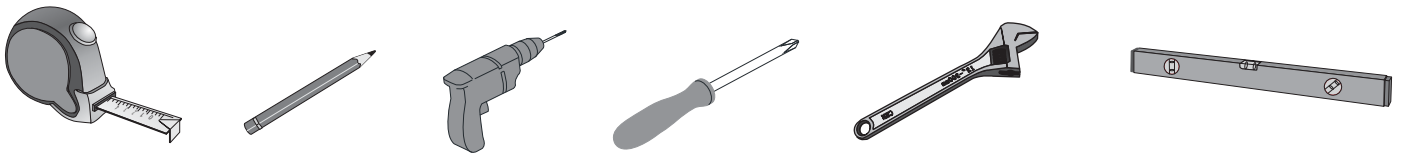

INSTALLATION

MAIN BODY PARTS

INSTALLATION PARTS

Virtu USA vanities are handcrafted and may vary with a minor manufacturing tolerance. Natural stone characteristics are very subjective and may vary with natural veining, crystallization and lining.

ERECTING TOOL

DRAWER UBSTAKKM , REMOVE, ADJUST

hang

remove

INSTALLATION INSTRUCTIONS