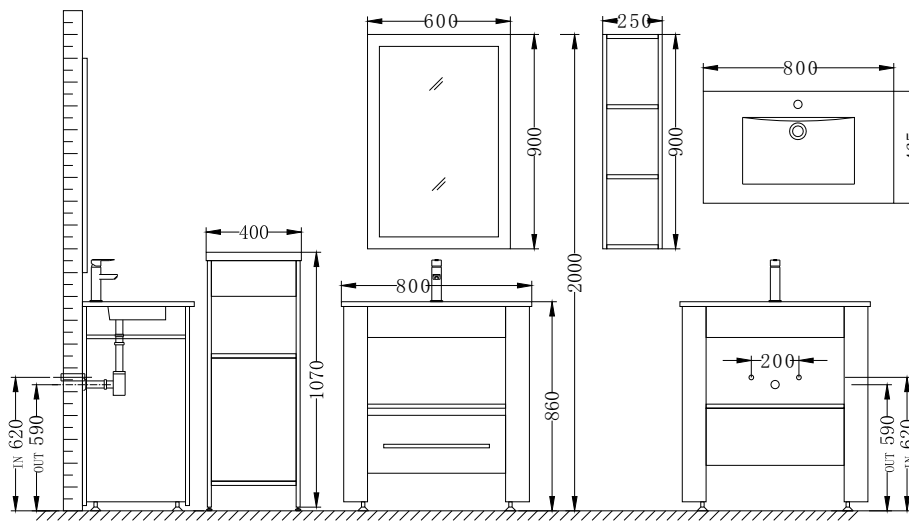

INSTALLATION