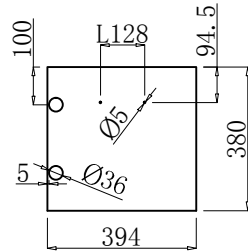

Front view
Scale 1:20

Side view
Scale 1:20

Top view
Scale 1:20

SKU : MS-575

SIZE:1206x453x810

File Name:Vanity View

Time:2015-03-10

Confidential:A

PROHIBIT COPY

Front view
 Scale 1:20

Side view
 Scale 1:20

Top view
 Scale 1:20

Side Shelf
Scale 1:20

DrawerBox
Scale 1:20

Drawer
Scale 1:20

Door
Scale 1:20

Back plate
Scale 1:20

SKU : MS-575

File Name:Vanity View

Confidential:A

SIZE:1206x453x810

Time:2015-03-10

PROHIBIT COPY

Package Info			
Item	Material	Specification	Operate detail
2	Foam	460x810x20=2 1250x810x20=2 1250x500x20=2	Foam in 6 side
1	Vanity	1250x500x850=1	

SKU : MS-575

SIZE:1206x453x810

File Name:Vanity View

Time:2015-03-10

Confidential:A

PROHIBIT COPY