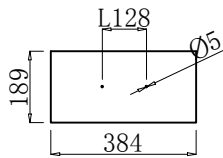

Front view
Scale 1:20

Side view
Scale 1:20

Top view
Scale 1:20

SKU : MS-575

SIZE:1206x453x810

File Name:Vanity View

Time:2015-03-10

Confidential:A

PROHIBIT COPY

Front view
 Scale 1:20

Side view
 Scale 1:20

Top view
 Scale 1:20

Side Shelf
Scale 1:20

DrawerBox
Scale 1:20

Drawer
Scale 1:20

Door
Scale 1:20

Back plate
Scale 1:20

SKU : MS-575

File Name:Vanity View

Confidential:A

SIZE:1206x453x810

Time:2015-03-10

PROHIBIT COPY

Package Info			
Item	Material	Specification	Operate detail
2	Foam	460x810x20=2 1250x810x20=2 1250x500x20=2	Foam in 6 side
1	Vanity	1250x500x850=1	

SKU : MS-575

SIZE:1206x453x810

File Name:Vanity View

Time:2015-03-10

Confidential:A

PROHIBIT COPY