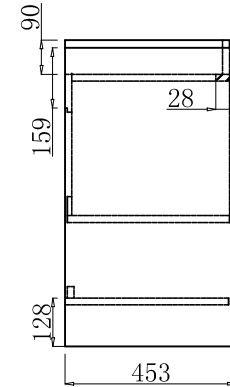

Front view
Scale 1:20

Side view
Scale 1:20

Top view
Scale 1:20

SKU : MS-575

SIZE:1206x453x810

File Name:Vanity View

Time:2015-03-10

Confidential:A

PROHIBIT COPY

Front view
 Scale 1:20

Side view
 Scale 1:20

Top view
 Scale 1:20

Side Shelf
Scale 1:20

DrawerBox
Scale 1:20

Drawer
Scale 1:20

Door
Scale 1:20

Back plate
Scale 1:20

SKU : MS-575

File Name:Vanity View

Confidential:A

SIZE:1206x453x810

Time:2015-03-10

PROHIBIT COPY

Package Info			
Item	Material	Specification	Operate detail
2	Foam	460x810x20=2 1250x810x20=2 1250x500x20=2	Foam in 6 side
1	Vanity	1250x500x850=1	

SKU : MS-575

SIZE:1206x453x810

File Name:Vanity View

Time:2015-03-10

Confidential:A

PROHIBIT COPY