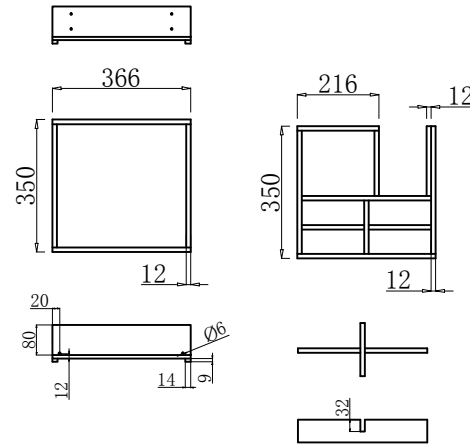

Front view
Scale 1:20

Side view
Scale 1:20

Top view
Scale 1:20

SKU : MS-575

SIZE:1206x453x810

File Name:Vanity View

Time:2015-03-10

Confidential:A

PROHIBIT COPY

Front view
 Scale 1:20

Side view
 Scale 1:20

Top view
 Scale 1:20

Side Shelf
Scale 1:20

DrawerBox
Scale 1:20

Drawer
Scale 1:20

Door
Scale 1:20

Back plate
Scale 1:20

SKU : MS-575

File Name:Vanity View

Confidential:A

SIZE:1206x453x810

Time:2015-03-10

PROHIBIT COPY

Package Info			
Item	Material	Specification	Operate detail
2	Foam	460x810x20=2 1250x810x20=2 1250x500x20=2	Foam in 6 side
1	Vanity	1250x500x850=1	

SKU : MS-575

SIZE:1206x453x810

File Name:Vanity View

Time:2015-03-10

Confidential:A

PROHIBIT COPY