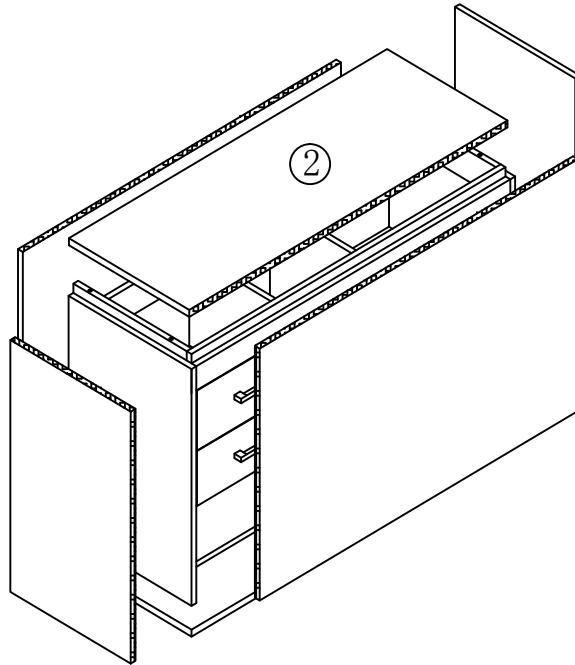

Front view
Scale 1:20

Side view
Scale 1:20

Top view
Scale 1:20

SKU : MS-575

SIZE:1206x453x810

File Name:Vanity View

Time:2015-03-10

Confidential:A

PROHIBIT COPY

Front view
 Scale 1:20

Side view
 Scale 1:20

Top view
 Scale 1:20

Side Shelf
Scale 1:20

DrawerBox
Scale 1:20

Drawer
Scale 1:20

Door
Scale 1:20

Back plate
Scale 1:20

SKU : MS-575

File Name:Vanity View

Confidential:A

SIZE:1206x453x810

Time:2015-03-10

PROHIBIT COPY

Package Info			
Item	Material	Specification	Operate detail
2	Foam	460x810x20=2 1250x810x20=2 1250x500x20=2	Foam in 6 side
1	Vanity	1250x500x850=1	

SKU : MS-575

SIZE:1206x453x810

File Name:Vanity View

Time:2015-03-10

Confidential:A

PROHIBIT COPY