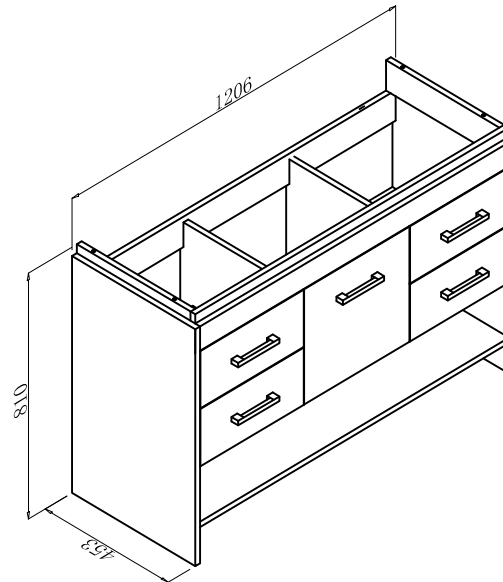

Front view
Scale 1:20

Side view
Scale 1:20

Top view
Scale 1:20

SKU : MS-575

SIZE:1206x453x810

File Name:Vanity View

Time:2015-03-10

Confidential:A

PROHIBIT COPY

Front view
 Scale 1:20

Side view
 Scale 1:20

Top view
 Scale 1:20

Side Shelf
Scale 1:20

DrawerBox
Scale 1:20

Drawer
Scale 1:20

Door
Scale 1:20

Back plate
Scale 1:20

SKU : MS-575

File Name:Vanity View

Confidential:A

SIZE:1206x453x810

Time:2015-03-10

PROHIBIT COPY

Package Info			
Item	Material	Specification	Operate detail
2	Foam	460x810x20=2 1250x810x20=2 1250x500x20=2	Foam in 6 side
1	Vanity	1250x500x850=1	

SKU : MS-575

SIZE:1206x453x810

File Name:Vanity View

Time:2015-03-10

Confidential:A

PROHIBIT COPY