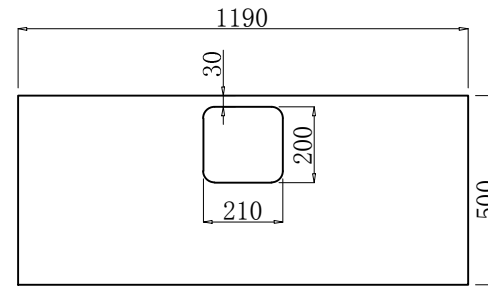

Front view
Scale 1:20

Side view
Scale 1:20

Top view
Scale 1:20

SKU : MS-575

SIZE:1206x453x810

File Name:Vanity View

Time:2015-03-10

Confidential:A

PROHIBIT COPY

Front view
 Scale 1:20

Side view
 Scale 1:20

Top view
 Scale 1:20

Side Shelf
Scale 1:20

DrawerBox
Scale 1:20

Drawer
Scale 1:20

Door
Scale 1:20

Back plate
Scale 1:20

SKU : MS-575

File Name:Vanity View

Confidential:A

SIZE:1206x453x810

Time:2015-03-10

PROHIBIT COPY

Package Info			
Item	Material	Specification	Operate detail
2	Foam	460x810x20=2 1250x810x20=2 1250x500x20=2	Foam in 6 side
1	Vanity	1250x500x850=1	

SKU : MS-575

SIZE:1206x453x810

File Name:Vanity View

Time:2015-03-10

Confidential:A

PROHIBIT COPY