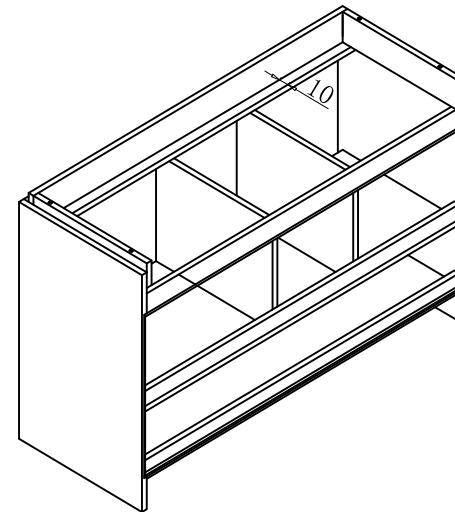

Front view
Scale 1:20

Side view
Scale 1:20

Top view
Scale 1:20

SKU : MS-575

SIZE:1206x453x810

File Name:Vanity View

Time:2015-03-10

Confidential:A

PROHIBIT COPY

Front view
 Scale 1:20

Side view
 Scale 1:20

Top view
 Scale 1:20

Side Shelf
Scale 1:20

DrawerBox
Scale 1:20

Drawer
Scale 1:20

Door
Scale 1:20

Back plate
Scale 1:20

SKU : MS-575

File Name:Vanity View

Confidential:A

SIZE:1206x453x810

Time:2015-03-10

PROHIBIT COPY

Package Info			
Item	Material	Specification	Operate detail
2	Foam	460x810x20=2 1250x810x20=2 1250x500x20=2	Foam in 6 side
1	Vanity	1250x500x850=1	

SKU : MS-575

SIZE:1206x453x810

File Name:Vanity View

Time:2015-03-10

Confidential:A

PROHIBIT COPY