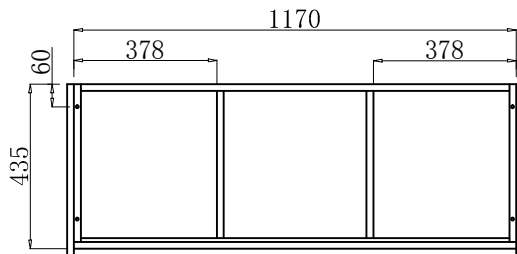

Front view
Scale 1:20

Side view
Scale 1:20

Top view
Scale 1:20

SKU : MS-575

SIZE:1206x453x810

File Name:Vanity View

Time:2015-03-10

Confidential:A

PROHIBIT COPY

Front view
 Scale 1:20

Side view
 Scale 1:20

Top view
 Scale 1:20

Side Shelf
Scale 1:20

DrawerBox
Scale 1:20

Drawer
Scale 1:20

Door
Scale 1:20

Back plate
Scale 1:20

SKU : MS-575

File Name:Vanity View

Confidential:A

SIZE:1206x453x810

Time:2015-03-10

PROHIBIT COPY

Package Info			
Item	Material	Specification	Operate detail
2	Foam	460x810x20=2 1250x810x20=2 1250x500x20=2	Foam in 6 side
1	Vanity	1250x500x850=1	

SKU : MS-575

SIZE:1206x453x810

File Name:Vanity View

Time:2015-03-10

Confidential:A

PROHIBIT COPY