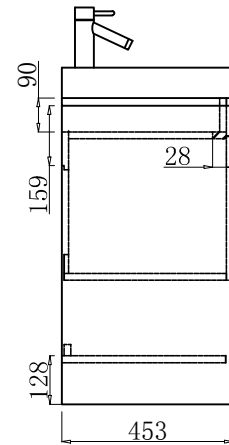

Front view
Scale 1:20

Side view
Scale 1:20

Top view
Scale 1:20

SKU : MS-575

SIZE:1206x453x810

File Name:Vanity View

Time:2015-03-10

Confidential:A

PROHIBIT COPY

Front view
 Scale 1:20

Side view
 Scale 1:20

Top view
 Scale 1:20

Side Shelf
Scale 1:20

DrawerBox
Scale 1:20

Drawer
Scale 1:20

Door
Scale 1:20

Back plate
Scale 1:20

SKU : MS-575

File Name:Vanity View

Confidential:A

SIZE:1206x453x810

Time:2015-03-10

PROHIBIT COPY

Package Info			
Item	Material	Specification	Operate detail
2	Foam	460x810x20=2 1250x810x20=2 1250x500x20=2	Foam in 6 side
1	Vanity	1250x500x850=1	

SKU : MS-575

SIZE:1206x453x810

File Name:Vanity View

Time:2015-03-10

Confidential:A

PROHIBIT COPY