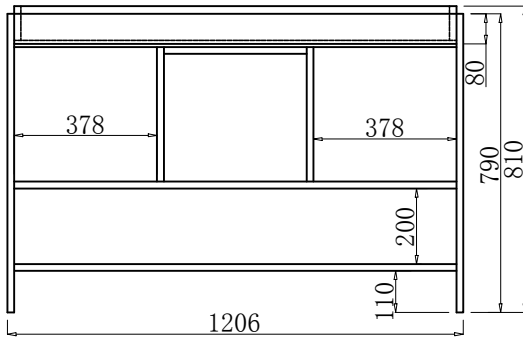

Front view
Scale 1:20

Side view
Scale 1:20

Top view
Scale 1:20

SKU : MS-575

SIZE:1206x453x810

File Name:Vanity View

Time:2015-03-10

Confidential:A

PROHIBIT COPY

Front view
 Scale 1:20

Side view
 Scale 1:20

Top view
 Scale 1:20

Side Shelf
Scale 1:20

DrawerBox
Scale 1:20

Drawer
Scale 1:20

Door
Scale 1:20

Back plate
Scale 1:20

SKU : MS-575

File Name:Vanity View

Confidential:A

SIZE:1206x453x810

Time:2015-03-10

PROHIBIT COPY

Package Info			
Item	Material	Specification	Operate detail
2	Foam	460x810x20=2 1250x810x20=2 1250x500x20=2	Foam in 6 side
1	Vanity	1250x500x850=1	

SKU : MS-575

SIZE:1206x453x810

File Name:Vanity View

Time:2015-03-10

Confidential:A

PROHIBIT COPY