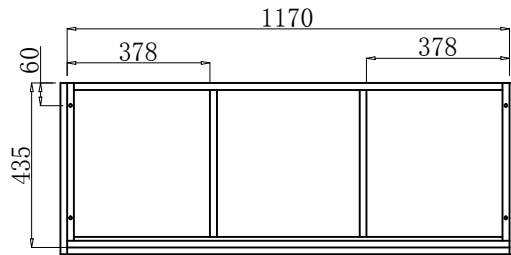

Front view
Scale 1:20

Side view
Scale 1:20

Top view
Scale 1:20

SKU : MS-575

SIZE:1206x453x810

File Name:Vanity View

Time:2015-03-10

Confidential:A

PROHIBIT COPY

Front view
 Scale 1:20

Side view
 Scale 1:20

Top view
 Scale 1:20

Side Shelf
Scale 1:20

DrawerBox
Scale 1:20

Drawer
Scale 1:20

Door
Scale 1:20

Back plate
Scale 1:20

SKU : MS-575

File Name:Vanity View

Confidential:A

SIZE:1206x453x810

Time:2015-03-10

PROHIBIT COPY

Package Info			
Item	Material	Specification	Operate detail
2	Foam	460x810x20=2 1250x810x20=2 1250x500x20=2	Foam in 6 side
1	Vanity	1250x500x850=1	

SKU : MS-575

SIZE:1206x453x810

File Name:Vanity View

Time:2015-03-10

Confidential:A

PROHIBIT COPY