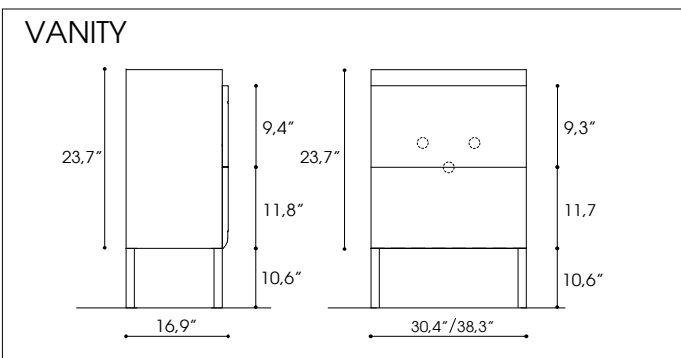

LINEAR COLLECTIONS SETS (prices including sinks, faucets not included)

LINEAR COLLECTION SET LE1		Wenge	Natural Oak	Glossy White	Price per unit
		Code	Code	Code	
	Vanity light	AA01	AA01	AA01	\$ 375
	Medicine cabinet W. 30,9"	AP10	AP14	AP09	\$ 825
	Vanity with sink W. 38,3"	MC05	MC06	MC04	\$ 2.475
	Total set				\$ 3.675
LINEAR COLLECTION SET LE2		Wenge	Natural Oak	Glossy White	Price per unit
		Code	Code	Code	
	Vanity light	AA01	AA01	AA01	\$ 375
	Mirror W. 30,9"	AS06	AS10	AS05	\$ 300
	Vanity with sink W. 38,3"	MC05	MC06	MC04	\$ 2.475
	Total set				\$ 3.150
Tall storage W. 11,8"	AB02	AB05	AB01	\$ 875	
LINEAR COLLECTION SET LE3		Wenge	Natural Oak	Glossy White	Price per unit
		Code	Code	Code	
	Vanity light	AA01	AA01	AA01	\$ 375
	Mirror W. 30,9"	AS06	AS10	AS05	\$ 300
	Vanity with sink W. 30,4"	MC02	MC03	MC01	\$ 2.375
	Total set				\$ 3.050
Tall storage W. 11,8"	AB02	AB05	AB01	\$ 875	

LINEAR COLLECTION

technical scheme

STORAGE CABINETS for Linear Collection

technical scheme