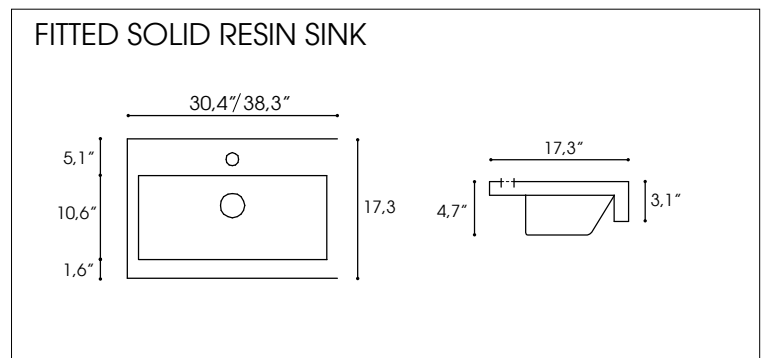

LINEAR COLLECTIONS SETS (prices including sinks, faucets not included)

LINEAR COLLECTION SET LE1		Wenge	Natural Oak	Glossy White	Price per unit
		Code	Code	Code	
	Vanity light	AA01	AA01	AA01	\$ 375
	Medicine cabinet W. 30,9"	AP10	AP14	AP09	\$ 825
	Vanity with sink W. 38,3"	MC05	MC06	MC04	\$ 2.475
	Total set				\$ 3.675
LINEAR COLLECTION SET LE2		Wenge	Natural Oak	Glossy White	Price per unit
		Code	Code	Code	
	Vanity light	AA01	AA01	AA01	\$ 375
	Mirror W. 30,9"	AS06	AS10	AS05	\$ 300
	Vanity with sink W. 38,3"	MC05	MC06	MC04	\$ 2.475
	Total set				\$ 3.150
Tall storage W. 11,8"	AB02	AB05	AB01	\$ 875	
LINEAR COLLECTION SET LE3		Wenge	Natural Oak	Glossy White	Price per unit
		Code	Code	Code	
	Vanity light	AA01	AA01	AA01	\$ 375
	Mirror W. 30,9"	AS06	AS10	AS05	\$ 300
	Vanity with sink W. 30,4"	MC02	MC03	MC01	\$ 2.375
	Total set				\$ 3.050
Tall storage W. 11,8"	AB02	AB05	AB01	\$ 875	

LINEAR COLLECTION

technical scheme

STORAGE CABINETS for Linear Collection

technical scheme