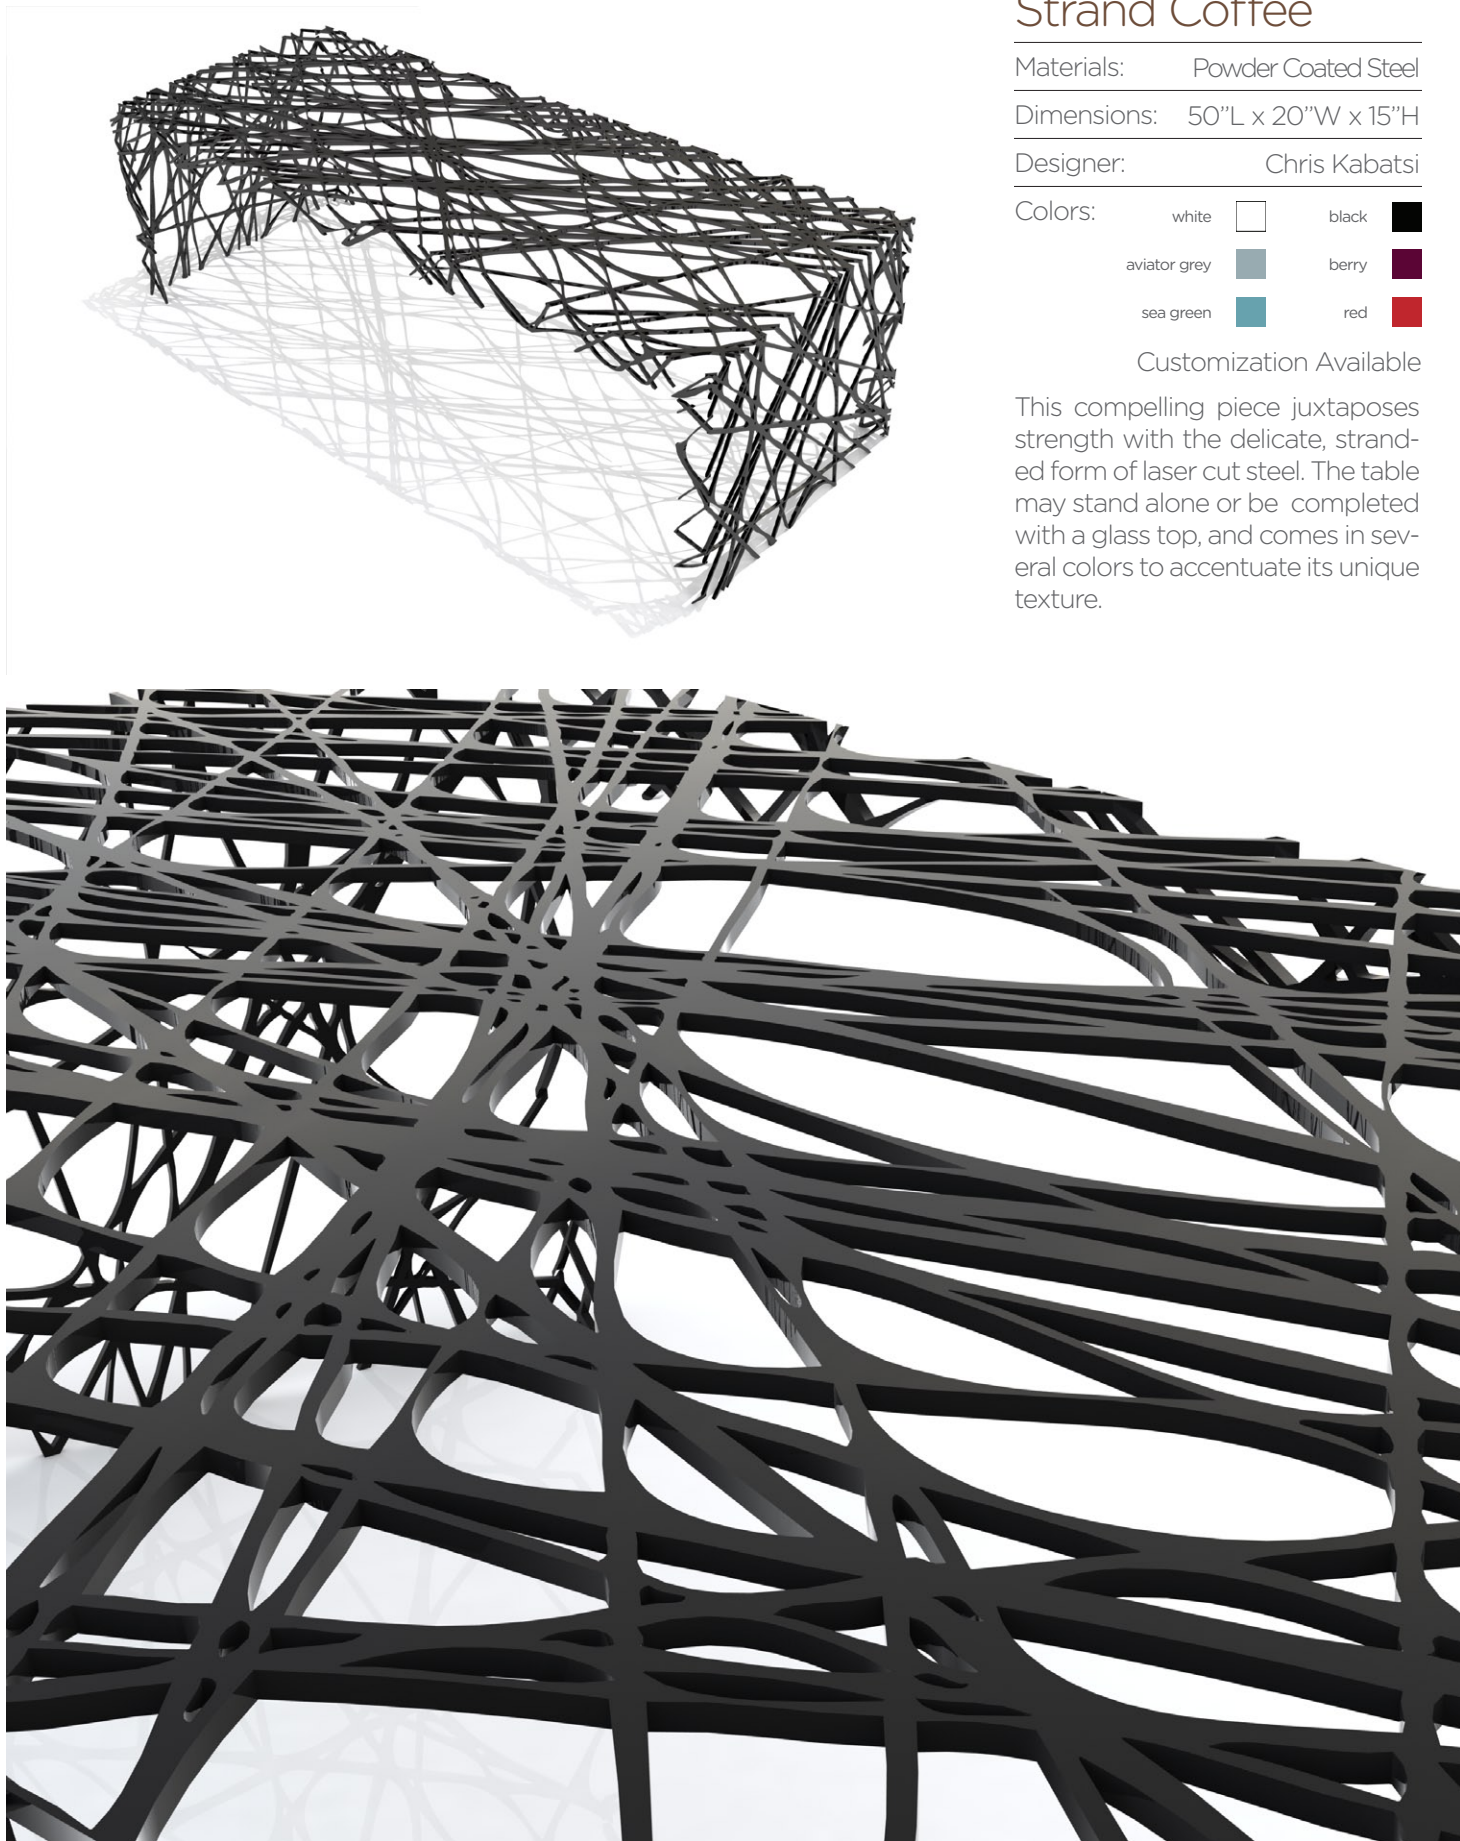

## Strand Coffee

Materials: Powder Coated Steel

Dimensions: 50"L x 20"W x 15"H

Designer: Chris Kabatsi

Colors:

white		black	
aviator grey		berry	
sea green		red	

Customization Available

This compelling piece juxtaposes strength with the delicate, stranded form of laser cut steel. The table may stand alone or be completed with a glass top, and comes in several colors to accentuate its unique texture.