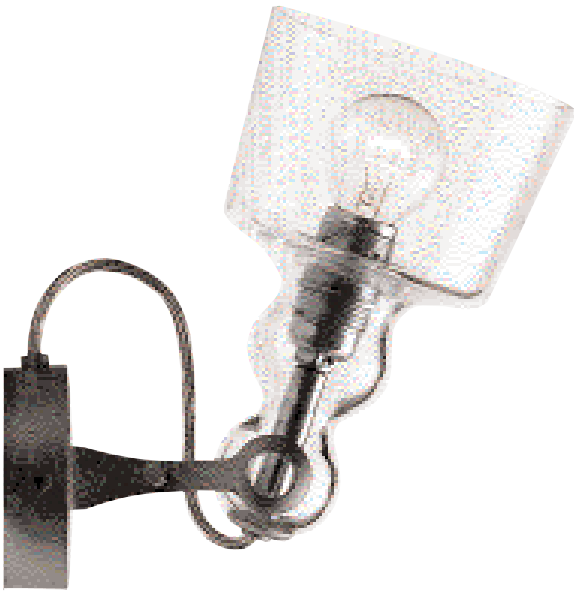

transparent green

transparent

satin finished

Acquaparete

wall lamp, murano blown glass, diameter cm 12, height cm 20,
max 60W - E14

Classe I

IP 20

rosette