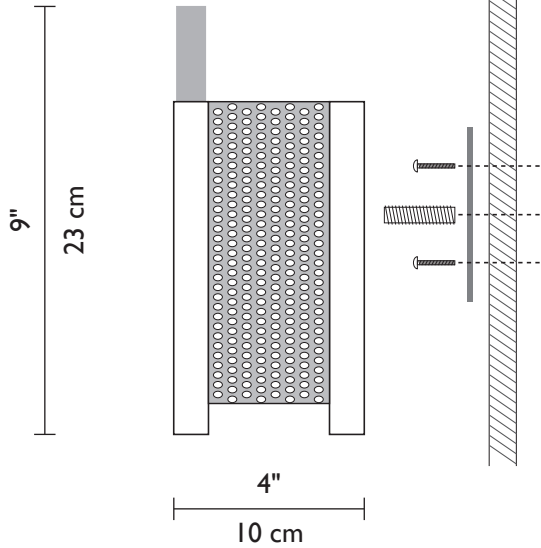

F/N WIDE Side