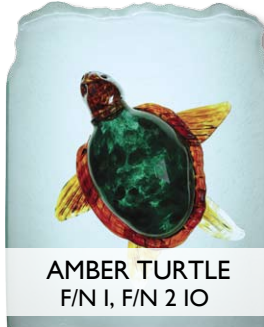

F/N SERIES GLASS OPTIONS - PART 2

3-DIMENSIONAL GLASS ON GLASS