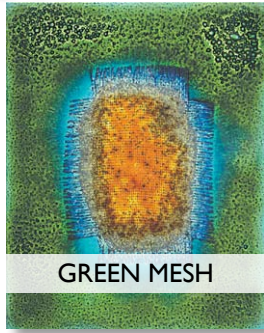

F/N SERIES GLASS OPTIONS - PART I

MAGIC FUSED GLASS

GARCIA

GREEN MESH

MESH & BITS

WIRED GREEN

WIRED BLUE

WIRED ROSE

BARON

HALF MOON BLUE

AMBER LEMON DROP

RED WINDOW BLUE

FUZZY

VENETIAN

BLUSH

MERLOT