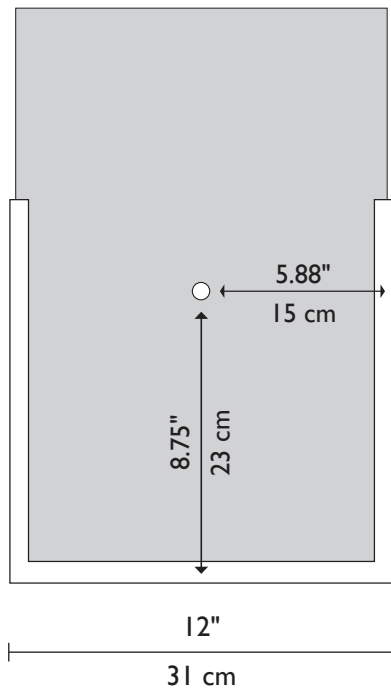

F/N JUDY Front