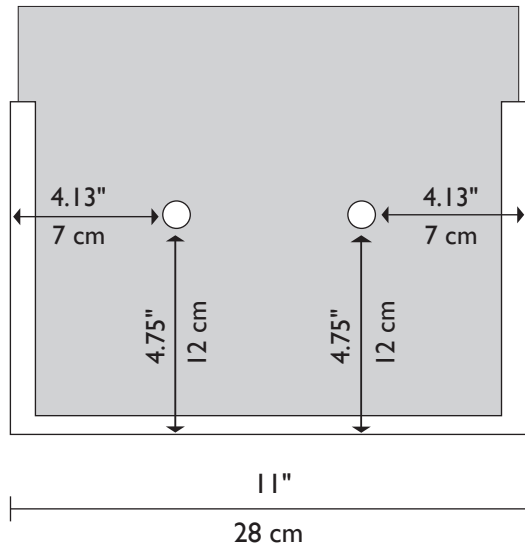

**ADA
COMPLIANT**

F/N WIDE & F/N JUDY

Framed by bronze powder-coated steel, the F/N Wide and F/N Judy showcases our collection of handmade Magic Art Glass. By using a combination of exotic elements and a myriad of glass techniques, we have produced an original, whimsical yet elegant line of fixtures illuminated with incandescent lamps.

Technical and Mounting Information

F/N WIDE Front