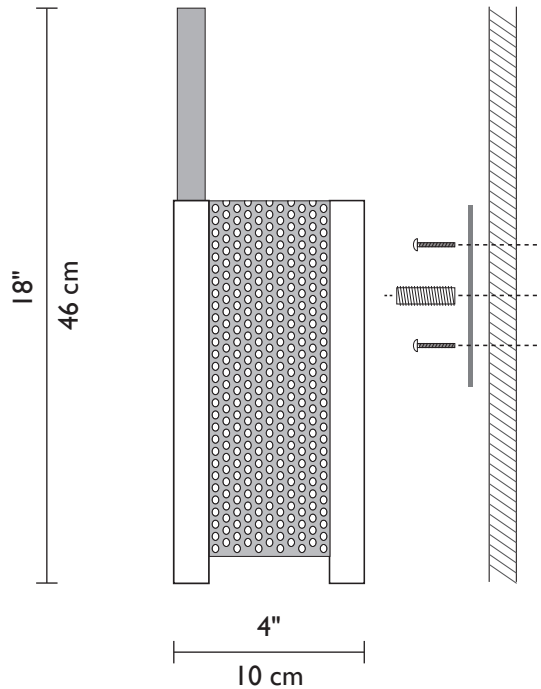

F/N JUDY Side

METAL FINISHES	
Standard	
Bronze	
Silver	
Special	
Wrought Iron	

Visit our showroom at the Dallas Trade Mart

Incandescent Source

F/N WIDE
2 x 60w (Max)
KX60 / Frost (60w)
E12 Candelabra Base
Lamps Included

F/N JUDY
2 x 60w (Max)
T10 Medium Base
Lamps Included

1881 Industrial Drive
Libertyville, IL 60048
Tele: 847.680.9043
Fax: 847.680.8140
www.wptdesign.com