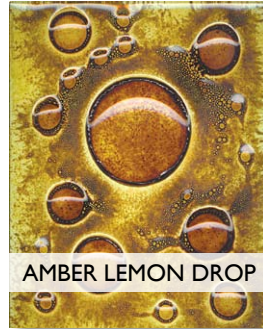

F/N SERIES GLASS OPTIONS - PART I

MAGIC FUSED GLASS

GARCIA

GREEN MESH

MESH & BITS

WIRED GREEN

WIRED BLUE

WIRED ROSE

BARON

HALF MOON BLUE

AMBER LEMON DROP

RED WINDOW BLUE

FUZZY

VENETIAN

BLUSH

MERLOT