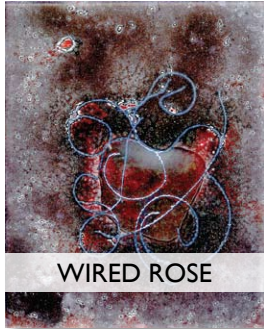

**ADA
COMPLIANT**

F/N WIDE & F/N JUDY

Framed by bronze powder-coated steel, the F/N Wide and F/N Judy showcases our collection of handmade Magic Art Glass. By using a combination of exotic elements and a myriad of glass techniques, we have produced an original, whimsical yet elegant line of fixtures illuminated with incandescent lamps.

F/N SERIES GLASS OPTIONS - PART I

MAGIC FUSED GLASS

GARCIA

GREEN MESH

MESH & BITS

WIRED GREEN

WIRED BLUE

WIRED ROSE

BARON

HALF MOON BLUE

AMBER LEMON DROP

RED WINDOW BLUE

FUZZY

VENETIAN

BLUSH

MERLOT