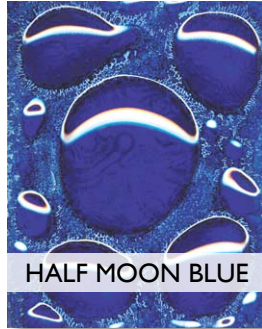

F/N SERIES GLASS OPTIONS - PART I

MAGIC FUSED GLASS

GARCIA

GREEN MESH

MESH & BITS

WIRED GREEN

WIRED BLUE

WIRED ROSE

BARON

HALF MOON BLUE

AMBER LEMON DROP

RED WINDOW BLUE

FUZZY

VENETIAN

BLUSH

MERLOT