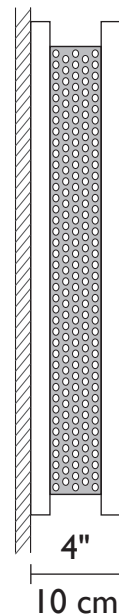

F/N TALL  
shown in bronze finish  
with Red Window Blue glass

F/N TALL  
shown in bronze finish  
with Wired Green  
glass

F/N TALL  
shown in bronze finish  
with Aloalo glass

ADA  
COMPLIANT

F/N TALL

F/N TALL  
shown in bronze  
finish with Wired Rose glass

# F/N TALL

Framed by bronze powder-coated steel, the F/N Tall showcases our collection of handmade Magic Art Glass. By using a combination of exotic elements and a myriad of glass techniques, we have produced an original, whimsical yet elegant line of fixtures illuminated with Earth-friendly fluorescents.\*

## Technical Information

F/N TALL Front

F/N TALL Side

## Mounting Specifications

F/N TALL Front

F/N TALL Side