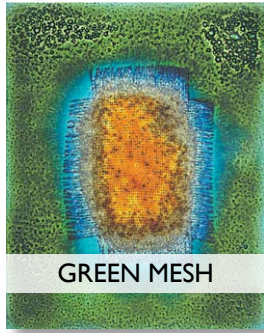

F/N SERIES GLASS OPTIONS - PART I

MAGIC FUSED GLASS

GREEN MESH

COPPER FUSED GLASS

NATURAL ALABASTER