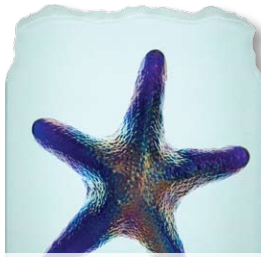

ALOALO

DRAGONFLY

TURTLE

NATURAL ALABASTER

SNOW
F/N 2 Fluorescent Only

ALMOND
F/N 2 Fluorescent Only

F/N SERIES GLASS OPTIONS - PART 2

3-DIMENSIONAL GLASS ON GLASS

YELLOW FISH
F/N 1, F/N 2 IO, F/N WIDE

BLUE FISH
F/N 1, F/N 2 IO, F/N WIDE

BLUE STARFISH
F/N 1, F/N 2 IO, F/N WIDE

HONEY STARFISH
F/N 1, F/N 2 IO, F/N WIDE

RUBY STARFISH
F/N 1, F/N 2 IO, F/N WIDE

GECKO
F/N 1, F/N 2 IO