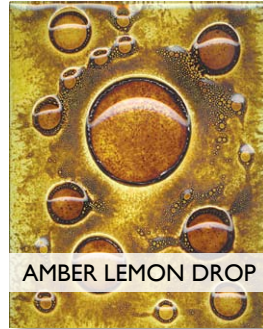

MESH & BITS

WIRED GREEN

WIRED BLUE

WIRED ROSE

BARON

HALF MOON BLUE

AMBER LEMON DROP

RED WINDOW BLUE