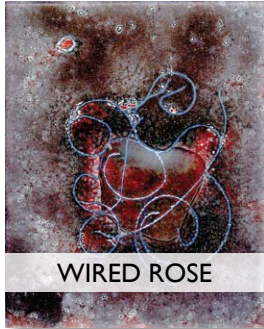

MESH & BITS

WIRED GREEN

WIRED BLUE

WIRED ROSE

BARON

HALF MOON BLUE

AMBER LEMON DROP

RED WINDOW BLUE