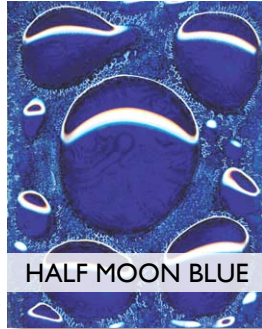

MESH & BITS

WIRED GREEN

WIRED BLUE

WIRED ROSE

BARON

HALF MOON BLUE

AMBER LEMON DROP

RED WINDOW BLUE