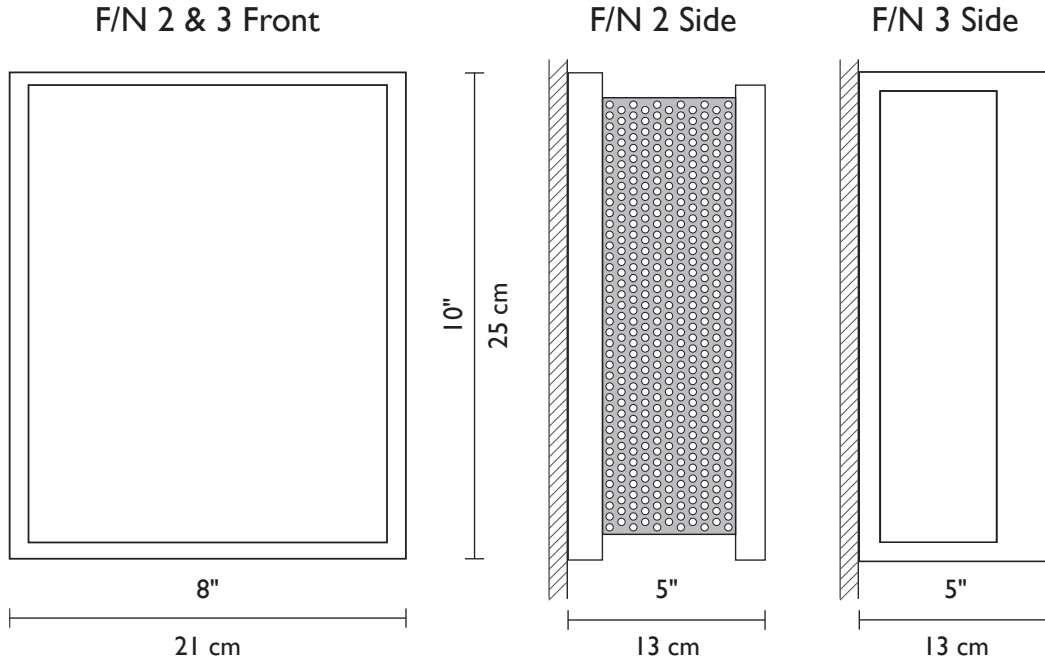

F/N 2 IO & F/N 3 IO (Indoor/Outdoor)

Framed by bronze powder-coated steel, the F/N 2 & 3 IO showcase our collection of handmade Magic Art Glass. By using a combination of exotic elements and a myriad of glass techniques, we have produced an original, whimsical yet elegant line of fixtures illuminated with incandescent lamps.

Technical Information