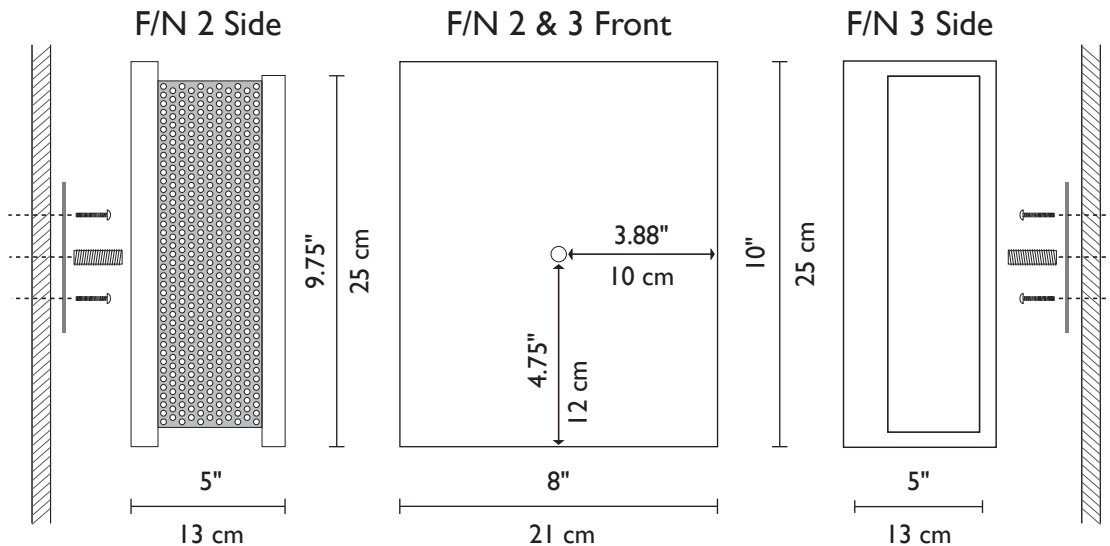

Technical Information

Mounting Specifications

METAL FINISHES	
Standard	
Bronze	
Silver	
Special	
Wrought Iron	

Incandescent Source

1 x 100w (Max) Shatterproof
Medium Base

Lamp Included

Wet Location

1881 Industrial Drive
Libertyville, IL 60048