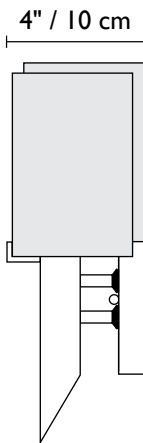

Technical Information

Mounting Information

DESSY FINISH
Standard
Stainless Steel

Incandescent Source
Dessy One Series
1 x 60w (Max)

Suggested Lamp
KX60 / Frost (60w)
E12 Candelabra Base
Lamp Included

1881 Industrial Drive
Libertyville, IL 60048
Tele: 847.680.9043
Fax: 847.680.8140
www.wptdesign.com