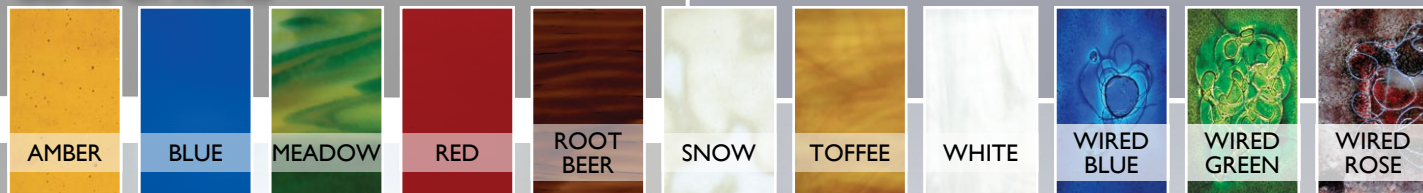

ADA
COMPLIANT

shown with
Toffee on Snow
curved back glass

DESSY ONE

shown with
Wired Green on
Snow flat back glass

GLASS OPTIONS

shown with
Root Beer on White

DESSY
ONE / 8

shown with
Amber on Amber

DESSY
ONE / 6

ADA
COMPLIANT

DESSY ONE - DESSY ONE/6 - DESSY ONE/8

The Dessy series brings to life unusually vibrant contemporary art glass. The use of heavy gauge stainless steel and handcrafted glass assures that every fixture will have its own personality. We can create custom color combinations in any Dessy fixture; please ask your designer or showroom for details.