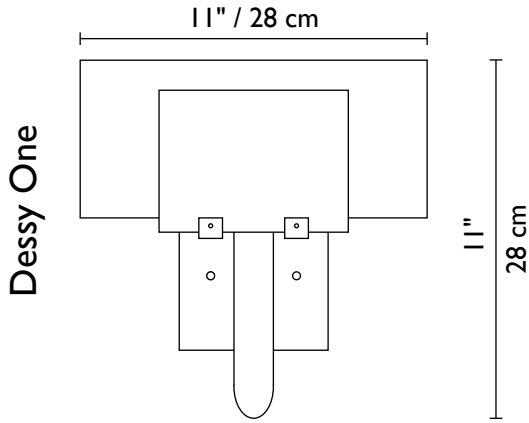

ADA
COMPLIANT

shown with
Toffee on Snow
curved back glass

DESSY ONE

shown with
Wired Green on
Snow flat back glass

GLASS OPTIONS

shown with
Root Beer on White

DESSY
ONE / 8

shown with
Amber on Amber

Technical Information

Mounting Information

DESSY FINISH
Standard
Stainless Steel

Incandescent Source
Dessy One Series
1 x 60w (Max)

Suggested Lamp
KX60 / Frost (60w)
E12 Candelabra Base
Lamp Included

1881 Industrial Drive
Libertyville, IL 60048
Tele: 847.680.9043
Fax: 847.680.8140
www.wptdesign.com