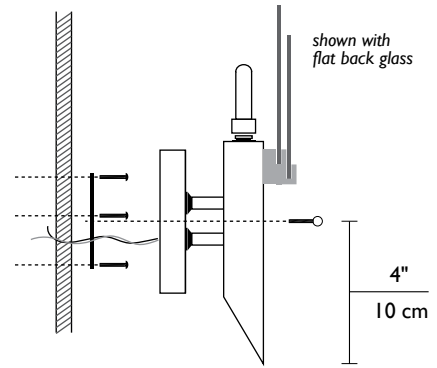

Technical Information

Mounting Information

DESSY FINISH
Standard
Stainless Steel

Incandescent Source
Dessy One Series
1 x 60w (Max)

Suggested Lamp
KX60 / Frost (60w)
E12 Candelabra Base
Lamp Included

1881 Industrial Drive
Libertyville, IL 60048
Tele: 847.680.9043
Fax: 847.680.8140
www.wptdesign.com