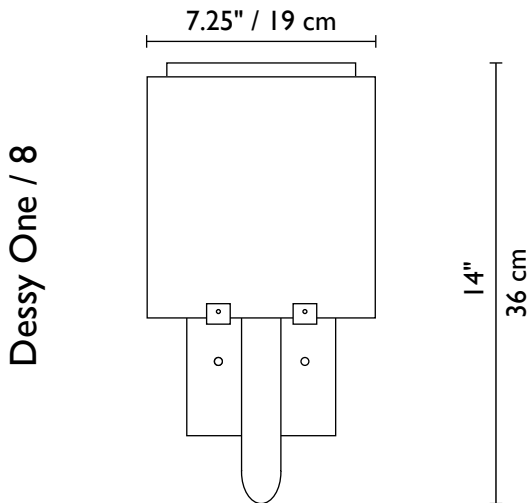

Technical Information

Mounting Information

DESSY FINISH
Standard
Stainless Steel

Incandescent Source
Dessy One Series
1 x 60w (Max)

Suggested Lamp
KX60 / Frost (60w)
E12 Candelabra Base
Lamp Included

1881 Industrial Drive
Libertyville, IL 60048
Tele: 847.680.9043
Fax: 847.680.8140
www.wptdesign.com