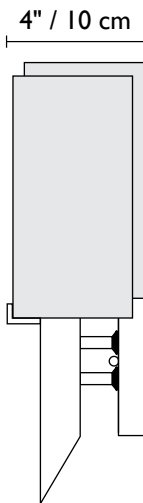

DESSY
ONE / 6

ADA
COMPLIANT

DESSY ONE - DESSY ONE/6 - DESSY ONE/8

The Dessy series brings to life unusually vibrant contemporary art glass. The use of heavy gauge stainless steel and handcrafted glass assures that every fixture will have its own personality. We can create custom color combinations in any Dessy fixture; please ask your designer or showroom for details.

Technical Information

Mounting Information

DESSY FINISH
Standard
Stainless Steel

Incandescent Source
Dessy One Series
1 x 60w (Max)

Suggested Lamp
KX60 / Frost (60w)
E12 Candelabra Base
Lamp Included

1881 Industrial Drive
Libertyville, IL 60048
Tele: 847.680.9043
Fax: 847.680.8140
www.wptdesign.com