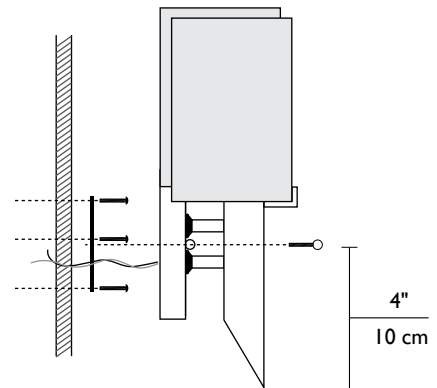

Technical Information

Mounting Information

DESSY FINISH
Standard
Stainless Steel

Incandescent Source
Dessy One Series
1 x 60w (Max)

Suggested Lamp
KX60 / Frost (60w)
E12 Candelabra Base
Lamp Included

1881 Industrial Drive
Libertyville, IL 60048
Tele: 847.680.9043
Fax: 847.680.8140
www.wptdesign.com