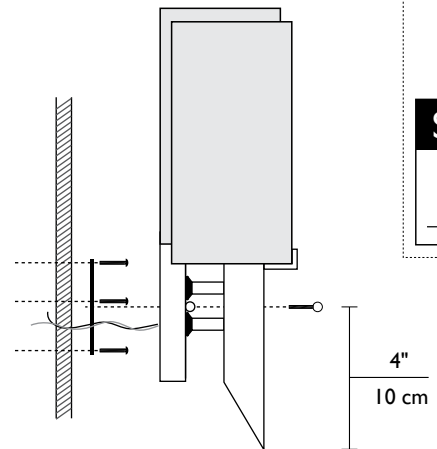

Technical Information

Mounting Information

DESSY FINISH
Standard
Stainless Steel

Incandescent Source
Dessy One Series
1 x 60w (Max)

Suggested Lamp
KX60 / Frost (60w)
E12 Candelabra Base
Lamp Included

1881 Industrial Drive
Libertyville, IL 60048
Tele: 847.680.9043
Fax: 847.680.8140
www.wptdesign.com