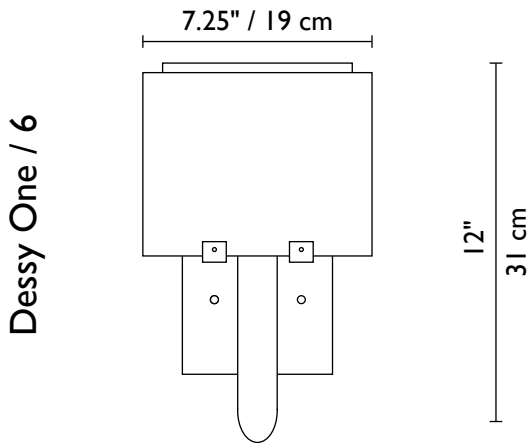

Technical Information

Mounting Information

DESSY FINISH
Standard
Stainless Steel

Incandescent Source
Dessy One Series
1 x 60w (Max)

Suggested Lamp
KX60 / Frost (60w)
E12 Candelabra Base
Lamp Included

1881 Industrial Drive
Libertyville, IL 60048
Tele: 847.680.9043
Fax: 847.680.8140
www.wptdesign.com