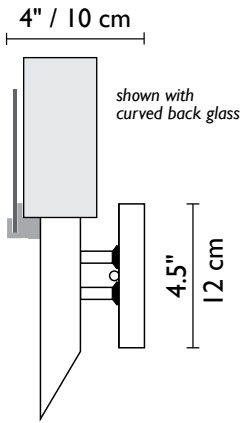

ADA
COMPLIANT

shown with
Toffee on Snow
curved back glass

DESSY ONE

shown with
Wired Green on
Snow flat back glass

GLASS OPTIONS

shown with
Root Beer on White

DESSY
ONE / 8

shown with
Amber on Amber

Technical Information

Mounting Information

DESSY FINISH
Standard
Stainless Steel

Incandescent Source
Dessy One Series
1 x 60w (Max)

Suggested Lamp
KX60 / Frost (60w)
E12 Candelabra Base
Lamp Included

1881 Industrial Drive
Libertyville, IL 60048
Tele: 847.680.9043
Fax: 847.680.8140
www.wptdesign.com