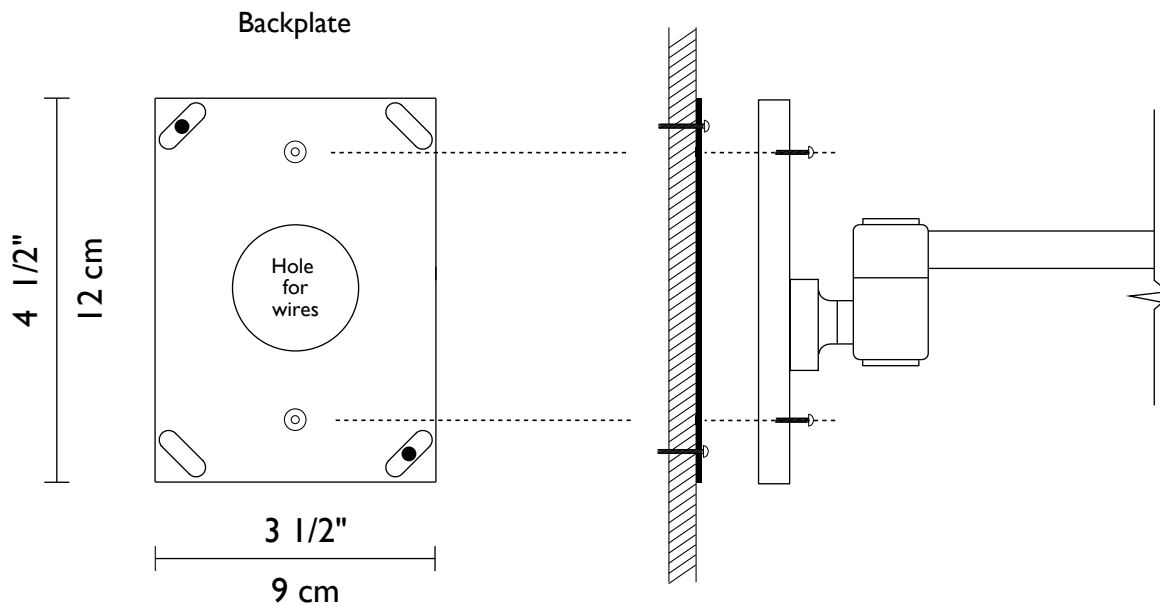

BILBAO

Brushed Nickel

Polished Chrome

BILBAO

Sturdy, single jointed swing arm wall lamp with silk shade.

Technical Information

FINISHES

Standard

Brushed Nickel
Polished Chrome

Special

Polished Brass
Brushed Brass
Bronze

Mounting Specifications

Visit our
showroom at the
Dallas Trade Mart

Incandescent Source
1 x 100w (Max)
Medium base 3-way bulb
Lamp included