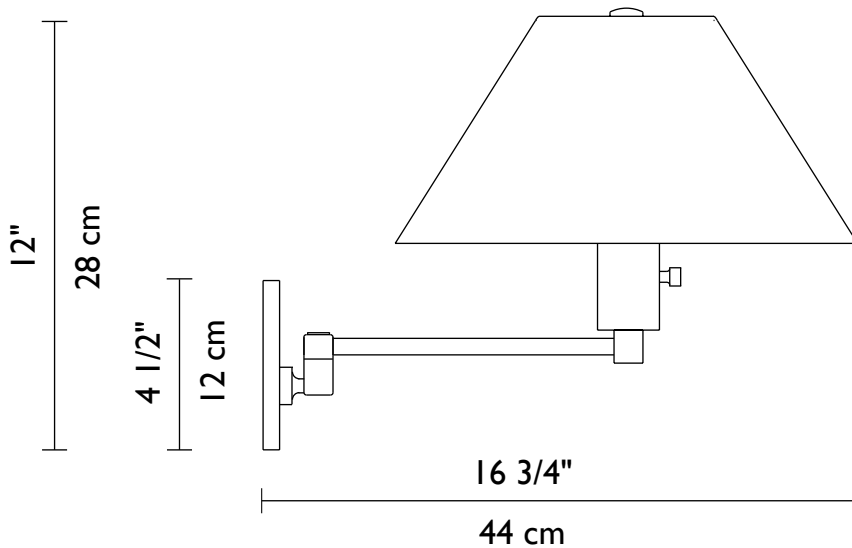

BILBAO

Brushed Nickel

Polished Chrome

BILBAO

Sturdy, single jointed swing arm wall lamp with silk shade.

Technical Information

FINISHES

Standard

Brushed Nickel
Polished Chrome

Special

Polished Brass
Brushed Brass
Bronze

Mounting Specifications

Visit our
showroom at the
Dallas Trade Mart

Incandescent Source
1 x 100w (Max)
Medium base 3-way bulb
Lamp included