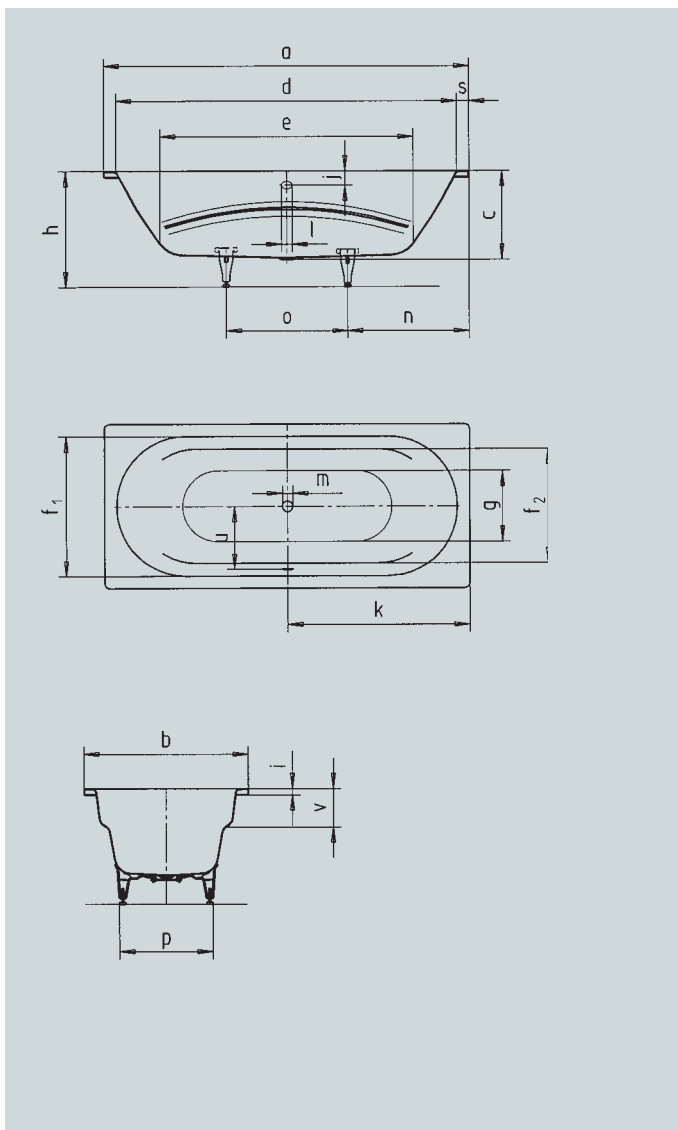

VAIO DUO

- bathing with a friend: two identical back rests and centrally positioned outlet
- with integrated arm rests
- classic four-cornered model
- made of Kaldewei steel enamel 3.5 mm

		inch	mm
Model No.		950	950
External length	a	70.87	1800
External width	b	31.50	800
Depth	c	16.93	430
Internal length (top)	d	66.14	1680
Internal length (bottom)	e	49.13	1248
Internal width (top)	f ₁ ; f ₂	26.77; 21.85	680; 555
Internal width (bottom)	g	19.53	496
Height with feet	h	21.65-23.23	550-590
Height of rim	i	1.26	32
Distance top edge to centre of overflow hole	j	2.76	70
Distance tub edge to centre of drain hole	k	35.43	900
Diameter of overflow hole	l	2.05	52
Diameter of drain hole	m	2.05	52
Distance foot end of tub edge to centre of foot	n	23.62	600
Distance between the feet	o	23.62	600
Max. width of feet	p	17.91	455
Width of rim (foot end)	s	2.36	60
Distance between centre holes	u	13.07	332
Armrest depth	v	7.09	180
Water volume** in gallons		40.94	
Weight of the enamelled bath tub in lbs		119.05	

Subject to technical alterations and tolerances.
 ** 18.49 gallons displacement on average.