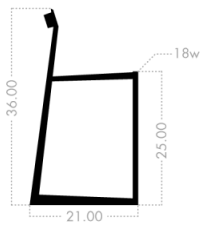

lineground #2 stool | LS4 / LS5 / LS6 / LS7

LS6 in ebonized rift white oak with COL upholstered seat.

skramfurniture.com

medium/counter height

LS4

high/bar height

LS6

LS5