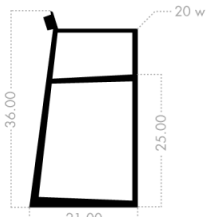

lineground #2 stool | LS4 / LS5 / LS6 / LS7

LS6 in ebonized rift white oak with COL upholstered seat.

skramfurniture.com

medium/counter height

LS4

high/bar height

LS6

LS5