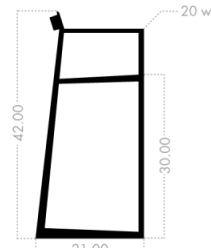

lineground #2 stool | LS4 / LS5 / LS6 / LS7

LS6 in ebonized rift white oak with COL upholstered seat.

skramfurniture.com

medium/counter height

LS4

high/bar height

LS6

LS5