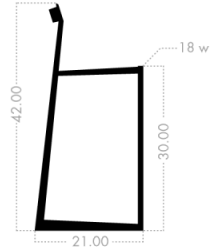

lineground #2 stool | LS4 / LS5 / LS6 / LS7

LS6 in ebonized rift white oak with COL upholstered seat.

skramfurniture.com

medium/counter height

LS4

high/bar height

LS6

LS5