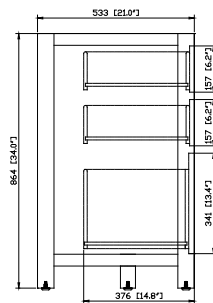

Avanity

MODERO-V60-ES

Features

- Solid poplar frame and birch veneer plywood
- 4 soft-close doors
- 5 soft-close drawers
- Brushed nickel finished hardware
- Vanity accomodates dual undermount sinks
- Adjustable height levelers
- Under counter application

Colors / Finishes

- Espresso

Nominal Dimension

- 60W x 21D x 34H (inches)

Components

Mirror	MODERO-M28-ES	MODERO-MC28-ES	
Vanity Top	SUT60BK	SUT60CW	SUT60GB
Sink	CUM18WT	CUM18LN	

Product Diagrams

Side

Top

For customer support please call 626 404 7678 weekdays 9:00 to 6:00 PST