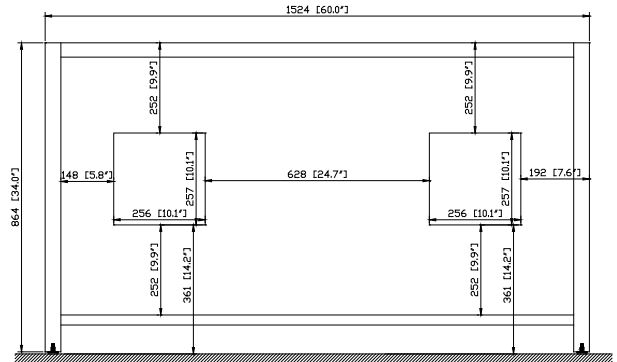

Colors / Finishes

- Espresso

Nominal Dimension

- 60W x 21D x 34H (inches)

Components

Mirror	MODERO-M28-ES	MODERO-MC28-ES	
Vanity Top	SUT60BK	SUT60CW	SUT60GB
Sink	CUM18WT	CUM18LN	

Product Diagrams

Front