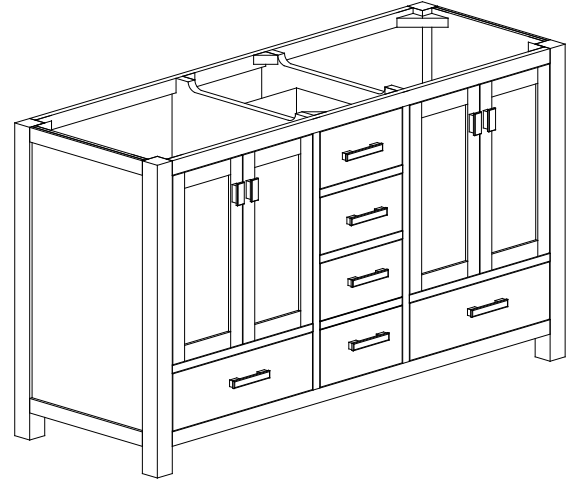

Avanity

MODERO-V60-ES

Features

- Solid poplar frame and birch veneer plywood
- 4 soft-close doors
- 5 soft-close drawers
- Brushed nickel finished hardware
- Vanity accomodates dual undermount sinks
- Adjustable height levelers
- Under counter application

Colors / Finishes

- Espresso

Nominal Dimension

- 60W x 21D x 34H (inches)

Components

Mirror	MODERO-M28-ES	MODERO-MC28-ES	
Vanity Top	SUT60BK	SUT60CW	SUT60GB
Sink	CUM18WT	CUM18LN	

Product Diagrams

Front