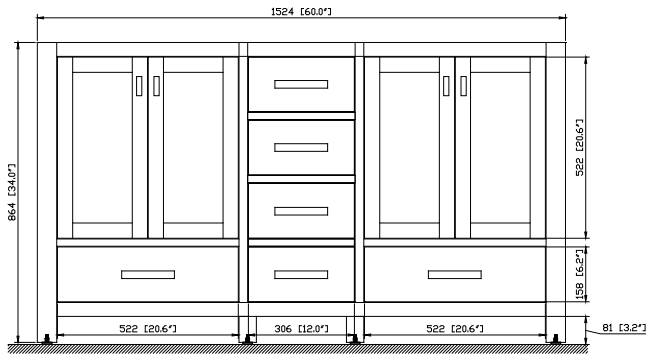

Avanity

MODERO-V60-ES

Features

- Solid poplar frame and birch veneer plywood
- 4 soft-close doors
- 5 soft-close drawers
- Brushed nickel finished hardware
- Vanity accomodates dual undermount sinks
- Adjustable height levelers
- Under counter application

Colors / Finishes

- Espresso

Nominal Dimension

- 60W x 21D x 34H (inches)

Components

Mirror	MODERO-M28-ES	MODERO-MC28-ES	
Vanity Top	SUT60BK	SUT60CW	SUT60GB
Sink	CUM18WT	CUM18LN	

Product Diagrams

Front