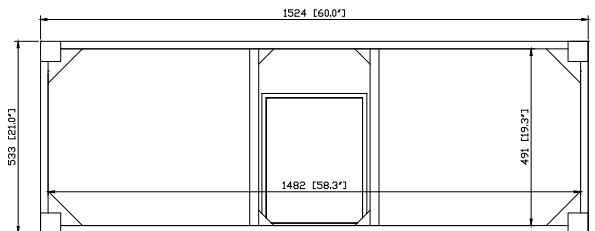

Top

For customer support please call 626 404 7678 weekdays 9:00 to 6:00 PST