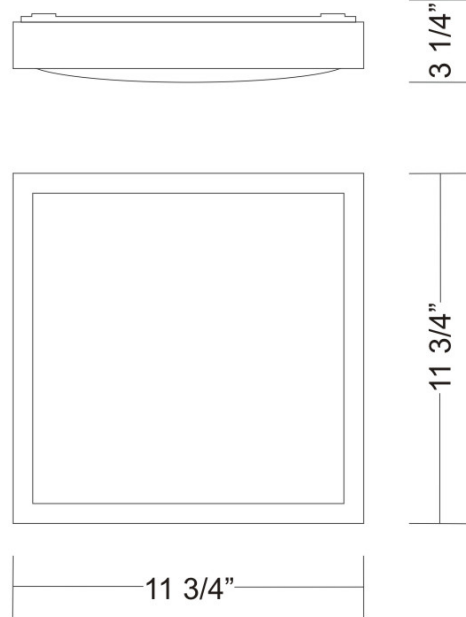

Date: _____ Project: _____
 Fixture Type: _____ Specifier/Rep: _____

 Certified by  North American Standards

Exact Measurements: Metric

		Additional Details
Fixture Finish:	White	
Diffuser:	Opal White Satin Acrylic	
Lamp Type:	T4 Fluorescent	
Lamp Base:	2G11	
Lamp Voltage:	120Vac	
Number Of Lamps:	2	
Max Wattage Per Lamp:	18W	
Total Wattage:	36W	
Width:	29.8cm / 11 3/4"	
Length:	29.8cm / 11 3/4"	
Height:	8cm / 3 1/8"	

Available Sizes and / or Lamping

- Flat Q - Ceiling/Wall [D1-2045] -- 15.2cm / 6" x 15.2cm / 6" - 1x13W - T4 CFL Fluorescent - White
- Flat Q - Ceiling/Wall [D1-2051] -- 45.1cm / 17 3/4" x 45.1cm / 17 3/4" - 3x36W - T4 Fluorescent - White
- Flat Q - Ceiling/Wall [D1-2054] -- 23 1/2x23 1/2" - 3x55W - T4 Fluorescent - White

Alternative Finish Models

- Flat Q - Ceiling/Wall [D1-2049] -- 29.8cm / 11 3/4" x 29.8cm / 11 3/4" - 2x18W - T4 Fluorescent - Brushed Nickel
- Flat Q - Ceiling/Wall [D1-2050] -- 29.8cm / 11 3/4" x 29.8cm / 11 3/4" - 2x18W - T4 Fluorescent - Chrome