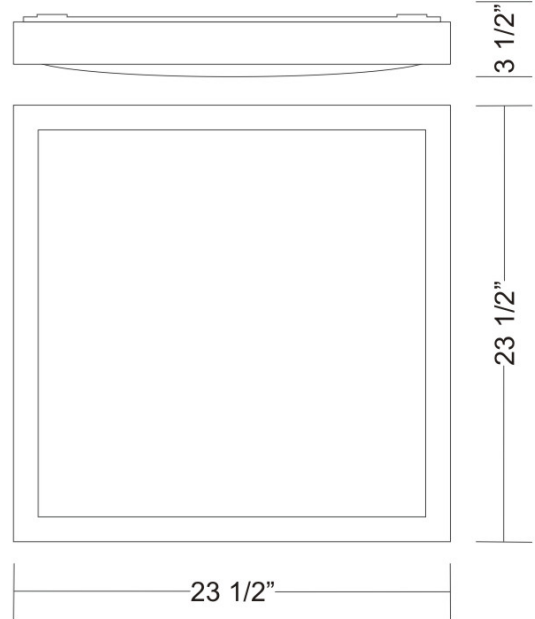

Date: _____ Project: _____
 Fixture Type: _____ Specifier/Rep: _____

 Certified by  North American Standards

Exact Measurements: Metric

		Additional Details
Fixture Finish:	White	
Diffuser:	Opal White Satin Acrylic	
Lamp Type:	T4 Fluorescent	
Lamp Base:	2G11	
Lamp Voltage:	120Vac	
Number Of Lamps:	3	
Max Wattage Per Lamp:	36W	
Total Wattage:	108W	
Width:	45.1cm / 17 3/4"	
Length:	45.1cm / 17 3/4"	
Height:	8.9cm / 3 1/2"	

Available Sizes and / or Lamping

- Flat Q - Ceiling/Wall [D1-2045] -- 15.2cm / 6" x 15.2cm / 6" - 1x13W - T4 CFL Fluorescent - White
- Flat Q - Ceiling/Wall [D1-2048] -- 29.8cm / 11 3/4" x 29.8cm / 11 3/4" - 2x18W - T4 Fluorescent - White
- Flat Q - Ceiling/Wall [D1-2054] -- 23 1/2x23 1/2" - 3x55W - T4 Fluorescent - White

Alternative Finish Models

- Flat Q - Ceiling/Wall [D1-2052] -- 45.1cm / 17 3/4" x 45.1cm / 17 3/4" - 3x36W - T4 Fluorescent - Brushed Nickel
- Flat Q - Ceiling/Wall [D1-2053] -- 45.1cm / 17 3/4" x 45.1cm / 17 3/4" - 3x36W - T4 Fluorescent - Chrome