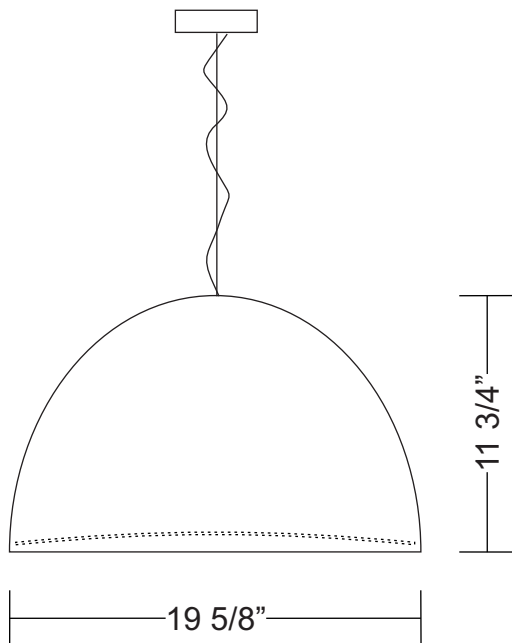

WILLY PENDANT

Dimensions

Project Name: _____

Fixture Type: _____

Product Code: D8-1342

Style: PENDANT

Glass: Matte White Blown Glass

Bottom Glass Diffuser: Frosted White

Finish: Metallic Gray

*Lamp: 1 x 150W T10 Halogen

**Voltage: 120V

Dimensions: L. 19 5/8" x Ht. 11 3/4" (glass only)
comes with 5 feet of wire and cable

Approval: Approved by  for North American Standards.

Notes: _____

* Fluorescent Options

2 x 32W GX24q-3 Base (electronic)

** Voltage Option

277V available upon request (fluorescent only)