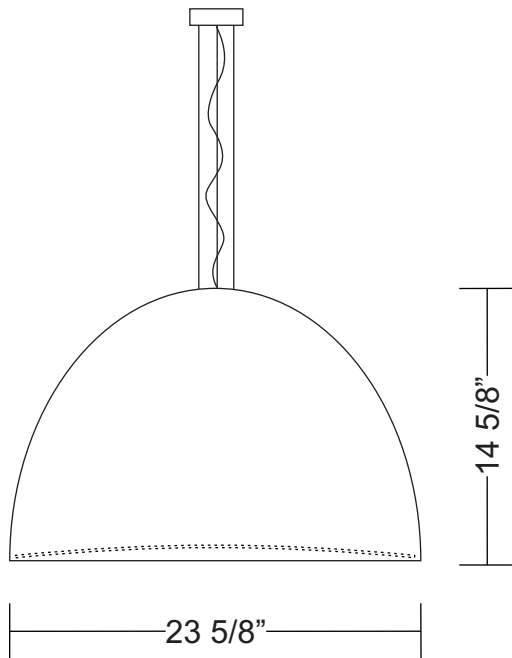

WILLY 60 ALU PENDANT

Dimensions

Project Name: _____

Fixture Type: _____

Product Code: D8-1344

Style: PENDANT

Shade: Aluminum

Bottom Glass Diffuser: Frosted White

Finish: Metallic Gray

*Lamp: 3 x 100W Medium

**Voltage: 120V

Dimensions: L. 23 5/8" x Ht. 14 5/8" (glass only)
comes with 5 feet of wire and cable

Approval: Approved by  for North American Standards.

Notes: _____