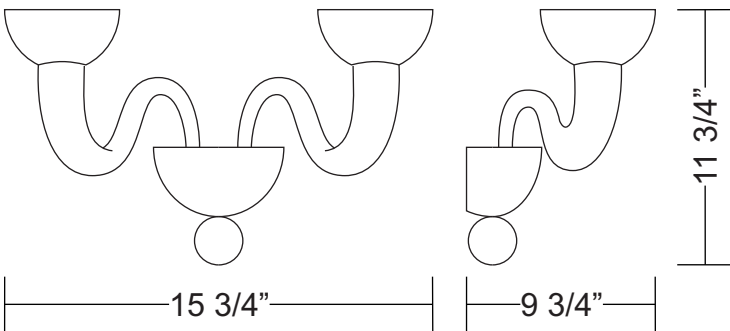

TATE WALL

Project Name: _____

Fixture Type: _____

Product Code: D8-3220

Style: WALL

Glass: White Venetian Blown Glass

Finish: Chrome

Lamp: 2 x 60W G9

Voltage: 120V

Dimensions: W. 15 3/4" x Ht. 11 3/4" x Ext. 9 3/4"

Approval: Approved by  for North American Standards.

Dimensions

Notes: _____