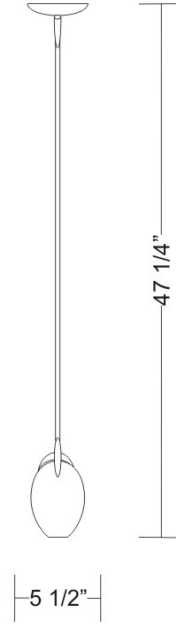

Date: \_\_\_\_\_ Project: \_\_\_\_\_

Fixture Type: \_\_\_\_\_ Specifier/Rep: \_\_\_\_\_

Certified by  North American Standards

Exact Measurements: Metric

<b>Fixture Finish:</b>	Chrome
<b>Diffuser:</b>	Blue Glass
<b>Lamp Type:</b>	G16 1/2 Incandescent
<b>Lamp Base:</b>	E12 candelabra
<b>Lamp Voltage:</b>	120Vac
<b>Number Of Lamps:</b>	1
<b>Max Wattage Per Lamp:</b>	60W
<b>Diameter:</b>	14cm / 5 1/2"
<b>Max.Overall Height:</b>	120cm / 47 1/4"
<b>End of Line:</b>	Yes

**Additional Details**

5 1/2" version, diffuser in Blue

**Alternative Finish Models**

- Flora - Suspension [D1-1011] -- 14cm / 5 1/2" - 1x60W - G16 1/2 Candlebra Incandescent or Xenon - Chrome - White diffusor
- Flora - Suspension [D1-1012] -- 14cm / 5 1/2" - 1x60W - G16 1/2 Candlebra Incandescent or Xenon - Chrome - Amber diffusor

**Available Sizes and / or Lamping**

- Flora - Suspension [D1-1016] -- 17.8cm / 7" - 1x75W - A19 Medium Incandescent - Chrome - Blue diffusor

**Coordinating Series**

- Flora - Suspension
- Flora - Wall