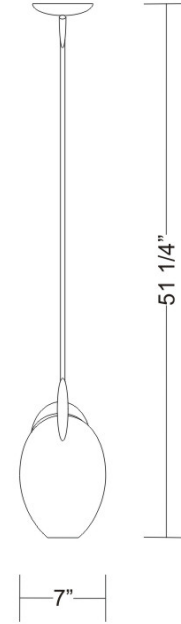

Date: _____ Project: _____

Fixture Type: _____ Specifier/Rep: _____

Certified by  North American Standards

Exact Measurements: Metric

Fixture Finish:	Chrome
Diffuser:	Blue Glass
Lamp Type:	A19 Incandescent
Lamp Base:	E26 medium
Lamp Voltage:	120Vac
Number Of Lamps:	1
Max Wattage Per Lamp:	75W
Diameter:	17.8cm / 7"
Max.Overall Height:	130cm / 51 3/16"
Weight:	4.5 lbs / 2.04 kg
End of Line:	Yes

Additional Details

7" version, diffuser in Blue

Available Sizes and / or Lamping

Flora - Suspension [D1-1013] -- 14cm / 5 1/2" - 1x60W - G16 1/2 Candlebra Incandescent or Xenon - Chrome - Blue diffuser

Alternative Finish Models

Flora - Suspension [D1-1014] -- 17.8cm / 7" - 1x75W - A19 Medium Incandescent - Chrome - White diffuser

Flora - Suspension [D1-1015] -- 17.8cm / 7" - 1x75W - A19 Medium Incandescent - Amber diffuser

Coordinating Series

Flora - Suspension

Flora - Wall