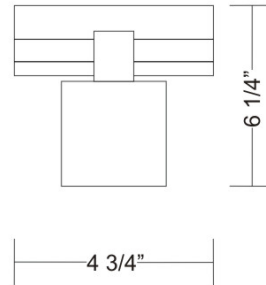

Date: _____ Project: _____
 Fixture Type: _____ Specifier/Rep: _____

 D1-5008 WITH
 D9-9000 DIFFUSER

 D1-5008 WITH
 D9-9001 DIFFUSER

 Certified by  North American Standards

Exact Measurements: Metric

Quick Ship:	Yes
Fixture Finish:	Chrome
Lamp Type:	T4 Halogen
Lamp Base:	G9
Lamp Voltage:	120Vac
Number Of Lamps:	1
Max Wattage Per Lamp:	60W
Length:	12.1cm / 4 3/4"
Height:	16cm / 6 5/16"
Max.Overall Height:	18cm / 7 1/16"
Extension:	15.9cm / 6 1/4"
End of Line:	Yes

Additional Details

Holder only, glass optional.

Ships within 2-5 business days.
Available Sizes and / or Lamping
Alternative Finish Models

Nautilus - Bath Light [D1-5008] -- 12.1cm / 4 3/4" x 15.9cm / 6 1/4" - 1x60W - T4 Halogen - Brushed Nickel

Accessories

Nautilus - Glass [D1-9000] -- 16.1cm / 6 5/16" x 8.9cm / 3 1/2" Glass

Nautilus - Glass [D1-9001] -- 17.8cm / 7" x 8.9cm / 3 1/2" Glass