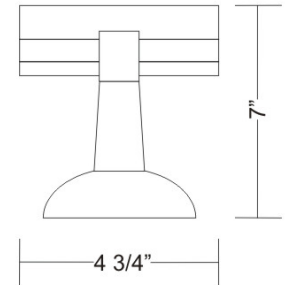

Date: _____ Project: _____
 Fixture Type: _____ Specifier/Rep: _____

 D1-5008 WITH
 D9-9000 DIFFUSER

 D1-5008 WITH
 D9-9001 DIFFUSER

 Certified by  North American Standards

Exact Measurements: Metric

Quick Ship:	Yes
Fixture Finish:	Chrome
Lamp Type:	T4 Halogen
Lamp Base:	G9
Lamp Voltage:	120Vac
Number Of Lamps:	1
Max Wattage Per Lamp:	60W
Length:	12.1cm / 4 3/4"
Height:	16cm / 6 5/16"
Max.Overall Height:	18cm / 7 1/16"
Extension:	15.9cm / 6 1/4"
End of Line:	Yes

Additional Details

Holder only, glass optional.

Ships within 2-5 business days.
Available Sizes and / or Lamping
Alternative Finish Models

Nautilus - Bath Light [D1-5008] -- 12.1cm / 4 3/4" x 15.9cm / 6 1/4" - 1x60W - T4 Halogen - Brushed Nickel

Accessories

Nautilus - Glass [D1-9000] -- 16.1cm / 6 5/16" x 8.9cm / 3 1/2" Glass

Nautilus - Glass [D1-9001] -- 17.8cm / 7" x 8.9cm / 3 1/2" Glass