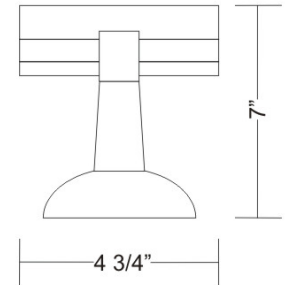

Date: _____ Project: _____
 Fixture Type: _____ Specifier/Rep: _____

D1-5008 WITH D9-9000 DIFFUSER

D1-5008 WITH D9-9001 DIFFUSER

Certified by  North American Standards

Exact Measurements: Metric

| | |
|------------------------------|-----------------|
| Quick Ship: | Yes |
| Fixture Finish: | Brushed Nickel |
| Lamp Type: | T4 Halogen |
| Lamp Base: | G9 |
| Lamp Voltage: | 120Vac |
| Number Of Lamps: | 1 |
| Max Wattage Per Lamp: | 60W |
| Length: | 12.1cm / 4 3/4" |
| Height: | 16cm / 6 5/16" |
| Max.Overall Height: | 18cm / 7 1/16" |
| Extension: | 15.9cm / 6 1/4" |
| End of Line: | Yes |

Additional Details

Holder only, glass optional.

Ships within 2-5 business days.

Alternative Finish Models

Nautilus - Bath Light [D1-5007] -- 12.1cm / 4 3/4" x 15.9cm / 6 1/4" - 1x60W - T4 Halogen - Chrome

Available Sizes and / or Lamping

Nautilus - Bath Light [D1-5010] -- 29.8cm / 11 3/4" x 15.9cm / 6 1/4" - 2x60W - T4 Halogen - Brushed Nickel

Nautilus - Bath Light [D1-5014] -- 59.7cm / 23 1/2" x 15.9cm / 6 1/4" - 4x60W - T4 Halogen - Brushed Nickel

Accessories

Nautilus - Glass [D1-9000] -- 16.1cm / 6 5/16" x 8.9cm / 3 1/2" Glass

Nautilus - Glass [D1-9001] -- 17.8cm / 7" x 8.9cm / 3 1/2" Glass