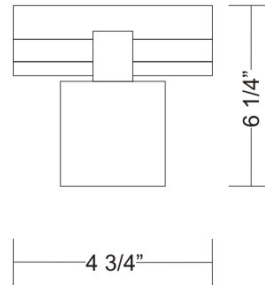

Date: _____ Project: _____
 Fixture Type: _____ Specifier/Rep: _____

D1-5008 WITH D9-9000 DIFFUSER

D1-5008 WITH D9-9001 DIFFUSER

Certified by  North American Standards

Exact Measurements: Metric

| | |
|------------------------------|-----------------|
| Quick Ship: | Yes |
| Fixture Finish: | Brushed Nickel |
| Lamp Type: | T4 Halogen |
| Lamp Base: | G9 |
| Lamp Voltage: | 120Vac |
| Number Of Lamps: | 1 |
| Max Wattage Per Lamp: | 60W |
| Length: | 12.1cm / 4 3/4" |
| Height: | 16cm / 6 5/16" |
| Max.Overall Height: | 18cm / 7 1/16" |
| Extension: | 15.9cm / 6 1/4" |
| End of Line: | Yes |

Additional Details

Holder only, glass optional.

Ships within 2-5 business days.

Alternative Finish Models

Nautilus - Bath Light [D1-5007] -- 12.1cm / 4 3/4" x 15.9cm / 6 1/4" - 1x60W - T4 Halogen - Chrome

Available Sizes and / or Lamping

Nautilus - Bath Light [D1-5010] -- 29.8cm / 11 3/4" x 15.9cm / 6 1/4" - 2x60W - T4 Halogen - Brushed Nickel

Nautilus - Bath Light [D1-5014] -- 59.7cm / 23 1/2" x 15.9cm / 6 1/4" - 4x60W - T4 Halogen - Brushed Nickel

Accessories

Nautilus - Glass [D1-9000] -- 16.1cm / 6 5/16" x 8.9cm / 3 1/2" Glass

Nautilus - Glass [D1-9001] -- 17.8cm / 7" x 8.9cm / 3 1/2" Glass