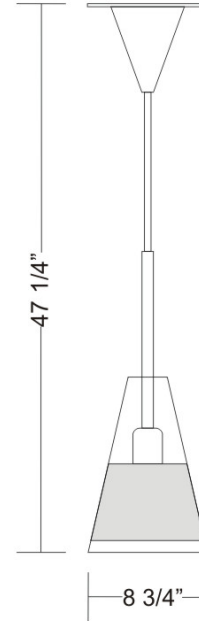

Date: _____ Project: _____

Fixture Type: _____ Specifier/Rep: _____

 Certified by  North American Standards

Exact Measurements: Metric

		Additional Details
Fixture Finish:	Brushed Nickel	
Diffuser:	Transparent Satin Blown Glass	
Lamp Type:	A19 Incandescent	
Lamp Base:	E26 medium	
Lamp Voltage:	120Vac	
Number Of Lamps:	1	
Max Wattage Per Lamp:	60W	
IP Rating:	IP20	
Diameter:	22.2cm / 8 3/4"	
Height:	120cm / 47 1/4"	
Max.Overall Height:	120cm / 47 1/4"	
Weight:	6.3 lbs / 2.86 kg	

Available Sizes and / or Lamping

- Ronni - Suspension [D2-1010F113] -- 22.2cm / 8 3/4" - 1x13W - CFL - GX24q-1 - Brushed Nickel
- Ronni - Suspension [D2-1010F118] -- 22.2cm / 8 3/4" - 1x18W - CFL - GX24q-2 - Brushed Nickel
- Ronni - Suspension [D2-1010F126] -- 22.2cm / 8 3/4" - 1x26W - CFL - GX24q-3 - Brushed Nickel