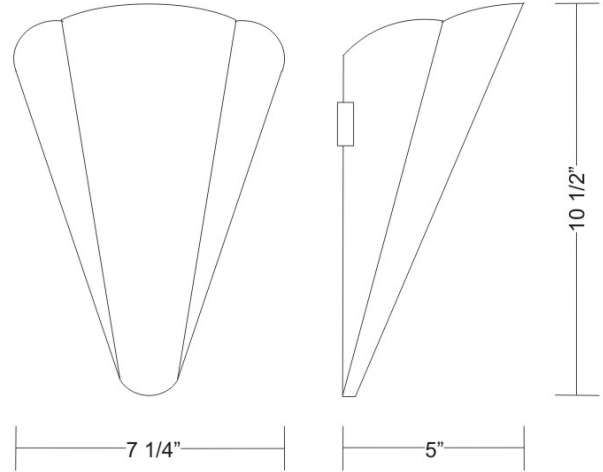

Date: _____ Project: _____

Fixture Type: _____ Specifier/Rep: _____

Certified by  North American Standards

Exact Measurements: Metric

Quick Ship:	Yes
Fixture Finish:	Aluminum
Diffuser:	White Glass
Lamp Type:	A19 Incandescent
Lamp Base:	E26 medium
Lamp Voltage:	120Vac
Number Of Lamps:	1
Max Wattage Per Lamp:	100W
Length:	18.6cm / 7 5/16"
Height:	26.6cm / 10 1/2"
Extension:	12.7cm / 5"
Weight:	3.6 lbs / 1.63 kg
End of Line:	Yes

Additional Details

Ships within 2-5 business days.

Alternative Finish Models

Bella - Wall [D2-3012] -- 18.6cm / 7 5/16" x 26.6cm / 10 1/2" - 1x100W - A19 Medium Incandescent - Amber