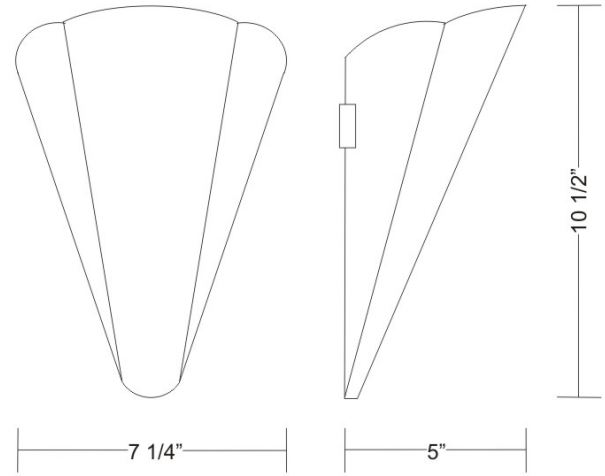

Date: _____ Project: _____

Fixture Type: _____ Specifier/Rep: _____

 Certified by  North American Standards

Exact Measurements: Metric

Quick Ship:	Yes
Fixture Finish:	Aluminum
Diffuser:	Amber Glass
Lamp Type:	A19 Incandescent
Lamp Base:	E26 medium
Lamp Voltage:	120Vac
Number Of Lamps:	1
Max Wattage Per Lamp:	100W
Length:	18.6cm / 7 5/16"
Height:	26.6cm / 10 1/2"
Extension:	12.7cm / 5"
Weight:	3.6 lbs / 1.63 kg
End of Line:	Yes

Additional Details
Ships within 2-5 business days.
Alternative Finish Models

Bella - Wall [D2-3011] -- 18.6cm / 7 5/16" x 26.6cm / 10 1/2" - 1x100W - A19 Medium Incandescent - White