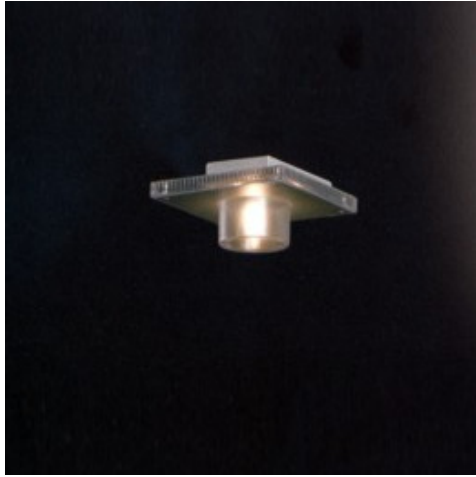

Date: _____ Project: _____

Fixture Type: _____ Specifier/Rep: _____

 Certified by  North American Standards

Exact Measurements: Metric

		Additional Details
Fixture Finish:	Gray	
Diffuser:	Frosted White Acrylic	
Lamp Type:	T4 Halogen	
Lamp Base:	G9	
Lamp Voltage:	120Vac	
Number Of Lamps:	1	
Max Wattage Per Lamp:	60W	
Length:	14.6cm / 5 3/4"	
Height:	7.6cm / 3"	
Extension:	16.5cm / 6 1/2"	
Weight:	2.7 lbs / 1.23 kg	
End of Line:	Yes	

Alternative Finish Models

Maia - Wall [D2-3017] -- 29.8cm / 11 3/4" x 7.6cm / 3" - 2x60W - T4 Halogen - Silver Gray