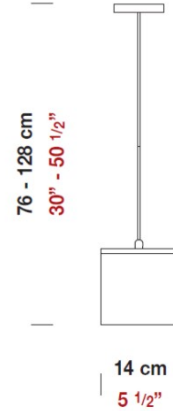

Date: _____ Project: _____

Fixture Type: _____ Specifier/Rep: _____

 Certified by  North American Standards

Exact Measurements: Metric

Nominal Lumen:	650 lm
Fixture Finish:	Metalic Gray
Diffuser:	Matte White Blown Glass
Lamp Type:	T4 Halogen
Lamp Base:	G9
Lamp Voltage:	120Vac
Number Of Lamps:	1
Max Wattage Per Lamp:	35W
IP Rating:	IP20
Diameter:	14cm / 5 1/2"
Length:	14cm / 5 1/2"
Height:	76cm / 30" - 128cm / 50 1/2"
Max.Overall Height:	130.2cm / 51 1/4"
Weight:	7.2 lbs / 3.27 kg

Additional Details

Fixture hanging height adjusts from 76cm / 30" to 128cm / 50 1/2"

Available Sizes and / or Lamping

Kubik - Suspension [D8-1002] -- 11cm / 4 1/4" - 1x35W - T4 Halogen - Metalic Gray

Coordinating Series