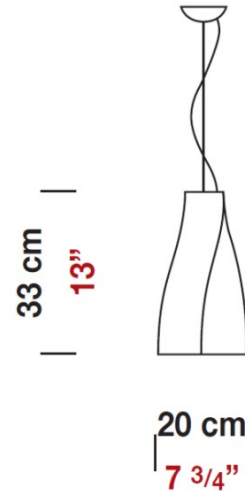

Date: \_\_\_\_\_ Project: \_\_\_\_\_

Fixture Type: \_\_\_\_\_ Specifier/Rep: \_\_\_\_\_

 Certified by  North American Standards

Exact Measurements: Metric

<b>Fixture Finish:</b>	Matte Nickel
<b>Diffuser:</b>	Matte White Blown Glass
<b>Lamp Type:</b>	T10 Halogen or CFL
<b>Lamp Base:</b>	E26 medium
<b>Lamp Voltage:</b>	120Vac
<b>Number Of Lamps:</b>	1
<b>Max Wattage Per Lamp:</b>	150W or 23W
<b>IP Rating:</b>	IP20
<b>Diameter:</b>	20cm / 7 3/4"
<b>Height:</b>	33cm / 13"
<b>Weight:</b>	5.4 lbs / 2.45 kg

**Additional Details**  
 Available in compact fluorescent. Max 1x26W G24q-3. Add Suffix F126 to model no.  
 Lower wattages are available upon request: tech@zaneen.com

**Alternative Finish Models**

- Spyra - Suspension [D8-1011F126] -- 20cm / 7 3/4" - 1x26W - T4 Fluorescent - Matte Nickel
- Spyra - Suspension [D8-1012] -- 29cm / 11 1/2" - 1x150W - T10 Halogen or 23W CFL - Matte Nickel
- Spyra - Suspension [D8-1012F118] -- 29cm / 11 1/2" - 1x18W - T4 Fluorescent - Matte Nickel
- Spyra - Suspension [D8-1012F126] -- 29cm / 11 1/2" - 1x26W - T4 Fluorescent - Matte Nickel
- Spyra - Suspension [D8-1012F218] -- 29cm / 11 1/2" - 2x18W - T4 Fluorescent - Matte Nickel
- Spyra - Suspension [D8-1012F224] -- 29cm / 11 1/2" - 2x24W - T4 Fluorescent - Matte Nickel

**Available Sizes and / or Lamping**

- Spyra - Suspension [D8-1011F126] -- 20cm / 7 3/4" - 1x26W - T4 Fluorescent - Matte Nickel
- Spyra - Suspension [D8-1012] -- 29cm / 11 1/2" - 1x150W - T10 Halogen or 23W CFL - Matte Nickel
- Spyra - Suspension [D8-1012F118] -- 29cm / 11 1/2" - 1x18W - T4 Fluorescent - Matte Nickel

**Spyra - Suspension**  
Model No: **D8-1011**

**Date:** \_\_\_\_\_ **Project:** \_\_\_\_\_

**Fixture Type:** \_\_\_\_\_ **Specifier/Rep:** \_\_\_\_\_

---

Spyra - Suspension [D8-1012F126] -- 29cm / 11 1/2" - 1x26W - T4 Fluorescent - Matte Nickel