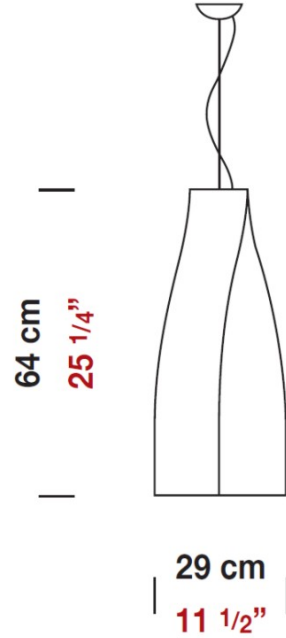

Date: \_\_\_\_\_ Project: \_\_\_\_\_

Fixture Type: \_\_\_\_\_ Specifier/Rep: \_\_\_\_\_

Certified by  North American Standards

Exact Measurements: Metric

<b>Fixture Finish:</b>	Matte Nickel
<b>Diffuser:</b>	Matte White Blown Glass
<b>Lamp Type:</b>	T10 Halogen or CFL
<b>Lamp Base:</b>	E26 medium
<b>Lamp Voltage:</b>	120Vac
<b>Number Of Lamps:</b>	1
<b>Max Wattage Per Lamp:</b>	150W or 23W
<b>IP Rating:</b>	IP20
<b>Diameter:</b>	29cm / 11 1/2"
<b>Height:</b>	64cm / 25 1/4"
<b>Weight:</b>	11.7 lbs / 5.31 kg

**Additional Details**

Available in compact fluorescent.

**Alternative Finish Models**

Spyra - Suspension [D8-1011] -- 20cm / 7 3/4" - 1x150W - T10 Halogen or 23W CFL - Matte Nickel

**Available Sizes and / or Lamping**

- Spyra - Suspension [D8-1011] -- 20cm / 7 3/4" - 1x150W - T10 Halogen or 23W CFL - Matte Nickel
- Spyra - Suspension [D8-1011F126] -- 20cm / 7 3/4" - 1x26W - T4 Fluorescent - Matte Nickel
- Spyra - Suspension [D8-1012F118] -- 29cm / 11 1/2" - 1x18W - T4 Fluorescent - Matte Nickel
- Spyra - Suspension [D8-1012F126] -- 29cm / 11 1/2" - 1x26W - T4 Fluorescent - Matte Nickel
- Spyra - Suspension [D8-1012F218] -- 29cm / 11 1/2" - 2x18W - T4 Fluorescent - Matte Nickel
- Spyra - Suspension [D8-1012F224] -- 29cm / 11 1/2" - 2x24W - T4 Fluorescent - Matte Nickel