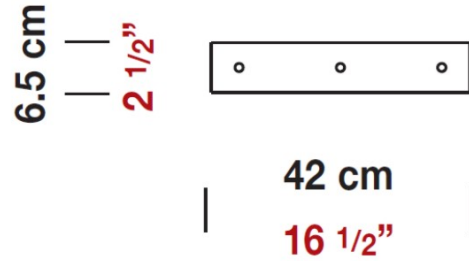

Date: _____ Project: _____

Fixture Type: _____ Specifier/Rep: _____

 Certified by  North American Standards

Exact Measurements: Metric

		Additional Details
Fixture Finish:	White	
Number Of Lamps:	3	
IP Rating:	IP20	
Width:	6.5cm / 2 1/2"	
Length:	42cm / 16 1/2"	
Height:	6.5cm / 2 1/2"	
Weight:	2.7 lbs / 1.23 kg	

Components for use with....

- Jazz - Suspension [D8-1016] -- 6.5cm / 2 1/2" - 1x35W - T4 Halogen - White - Requires canopy
- Jazz - Suspension [D8-1016L] -- 6.5cm / 2 1/2" - 1x1W - Power LED - 3000K - White - Required canopy

Alternative Finish Models

- Jazz,Wave [D8-1071] -- 42cm / 16 9/16" x 6.5cm / 2 1/2" - 3LT Holder - Gray

Used with...

- Jazz - Suspension [D8-1016] -- 6.5cm / 2 1/2" - 1x35W - T4 Halogen - White - Requires canopy