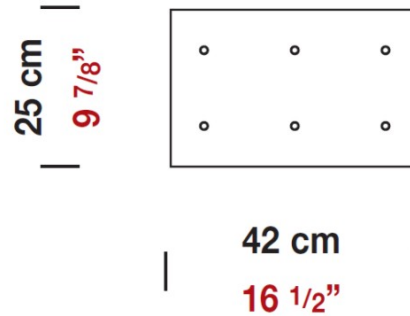

Date: _____ Project: _____

Fixture Type: _____ Specifier/Rep: _____

Certified by  North American Standards

Exact Measurements: Metric

		Additional Details
Fixture Finish:	White	
Number Of Lamps:	6	
IP Rating:	IP20	
Width:	25cm / 9 7/8"	
Length:	42cm / 16 1/2"	
Height:	6.5cm / 2 1/2"	
Weight:	5.4 lbs / 2.45 kg	

Components for use with....

- Jazz - Suspension [D8-1016] -- 6.5cm / 2 1/2" - 1x35W - T4 Halogen - White - Requires canopy
- Jazz - Suspension [D8-1016L] -- 6.5cm / 2 1/2" - 1x1W - Power LED - 3000K - White - Required canopy

Alternative Finish Models

- Jazz,Wave [D8-1072] -- 76cm / 30" x 6.5cm / 2 1/2" - 5LT Holder - Gray
- Jazz,Wave [D8-1073] -- 42cm / 16 1/2" x 25cm / 9 7/8" - 6LT Holder - Gray

Used with...

- Jazz - Suspension [D8-1016] -- 6.5cm / 2 1/2" - 1x35W - T4 Halogen - White - Requires canopy