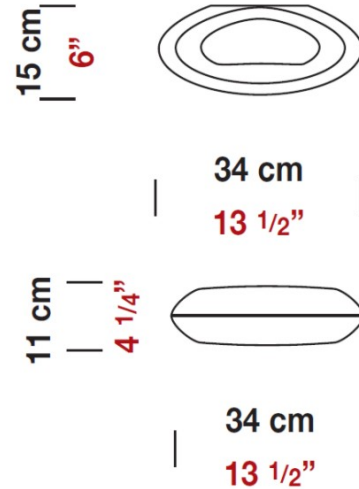

Date: _____ Project: _____

Fixture Type: _____ Specifier/Rep: _____

 Certified by  North American Standards

Exact Measurements: Metric

Fixture Finish:	Metalic Gray
Diffuser:	Frosted White Pyrex Glass
Lamp Type:	T3Q (119mm) Halogen
Lamp Base:	RSC (double ended)
Lamp Voltage:	120Vac
Number Of Lamps:	2
Max Wattage Per Lamp:	150W
Total Wattage:	300W
IP Rating:	IP20
Diameter:	34cm / 13 1/2"
Length:	34cm / 13 1/2"
Height:	11cm / 4 1/4"
End of Line:	Yes